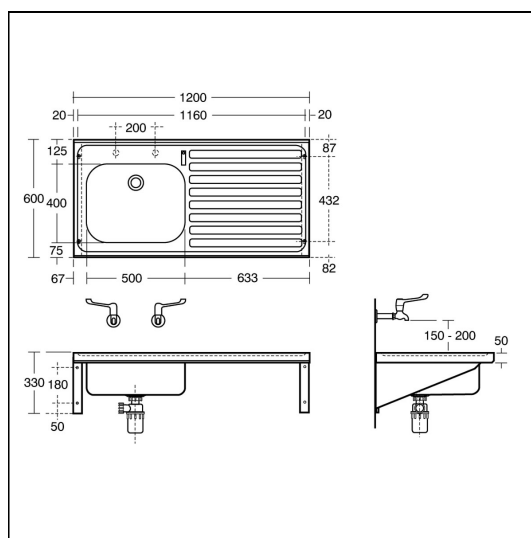

Doon Sink 120x60cm RH Drainer, No Taphole

ILLUSTRATED

- **S5985** (ST A) Doon sink, single bowl right hand drainer 120 x 60cm, no tapholes, no overflow
- **S8270** (TB H1) Markwik ½" bib taps
- **B1686** Nimbus 21 concealed bib tap wall mountself centralising installation pair
- **B1682** Nimbus 21 bib tap extension 1/2" x 75mm pair
- **S8925** (TRR2/P) Trap 1½" plastic resealing bottle with 75mm seal, multi-purpose outlet

OPTIONS

- **S9281** Leg 900mm stainless steel to floor (2 required)
- **B1673** Nimbus 21 bib taps 1/2" anti vandal outlet pair
- **S8760** Waste 1½" unslotted strainer waste, 50mm long, 75mm dia. brass

ILLUSTRATED PRODUCT DETAILS

Weights

- **S5985** 13.30 KG
- **S8270** 1.65 KG
- **S8925** 0.33 KG

Materials

- **S5985** Stainless Steel
- **S8270** Chrome Plated Brass
- **B1686** Chrome Plated Brass
- **B1682** Chrome Plated Brass
- **S8925** Plastic

Finishes

- **S5985** Stainless Steel finish (MY)
- **S8270** Chrome (AA)
- **B1686** Chrome (AA)
- **B1682** Chrome (AA)
- **S8925** Neutral / No Finish (67)

Standards

Stainless steel sheet to BS EN 10088: Part 2: 2005. Conforms to Metal sinks BS EN 13310

FEATURES