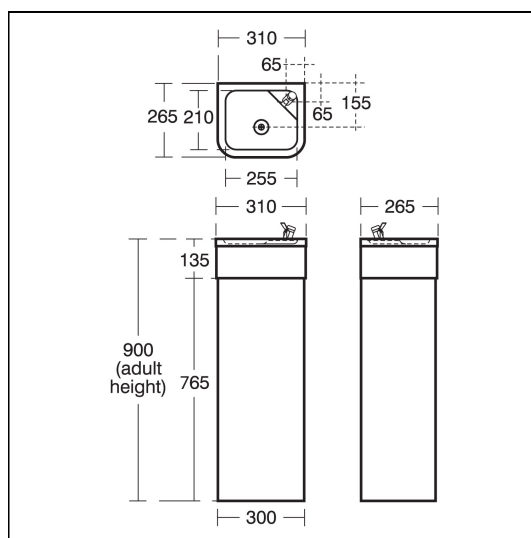

Purita Stainless Steel Drinking Fountain & Pedestal (900mm High)

ILLUSTRATED

S5450 Purita drinking fountain with wall fixed, floor standing pedestal 900mm high for adult use

ILLUSTRATED PRODUCT DETAILS

Weights

S5450 8.50 KG

Finishes

S5450  Stainless Steel finish (MY)

Materials

S5450 Steel

Special Notes

Purita drinking fountain with wall fixed floor standing pedestal 700mm high for junior use.
Not for outside use.