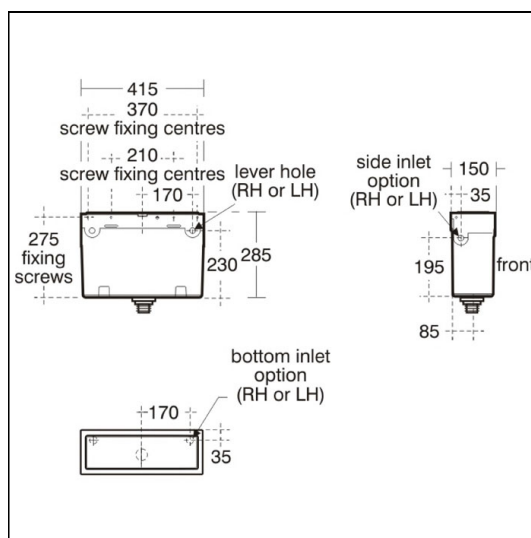

Conceala 2 Cistern High Level 6 Litre Syphon Side Supply Pull Chain Flush

ILLUSTRATED

S3626 Conceala 2 cistern 6 litre single flush syphon high level side supply and internal overflow, lever with chain

ILLUSTRATED PRODUCT DETAILS

Weights

S3626 3.00 KG

Materials

S3626 Plastic

Finishes

S3626  Neutral / No Finish (67)

Capacity

S3626 6 litres

Standards

Cistern to BS EN 14055

Special Notes

Chain pull mechanism for maximum wall thickness 150mm. If wall thickness exceeds 150mm full installation details must be supplied, see finger and palm push flush mechanisms.