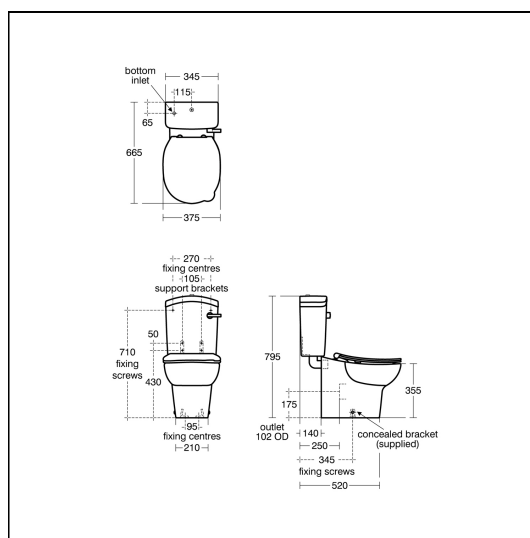

Contour 21 Splash Schools BTW Close-coupled WC 355mm pan

ILLUSTRATED

- S3125** Contour 21 Splash 355mm Back-to wall rimless bowl
- S3260** Contour 21 Splash Schools Close coupled cistern for 305 / 355 bowls 4/2.6, 6/4 litre - Dual flush lever
- S4536** Contour 21 Splash seat and cover for 355mm bowls

OPTIONS

- S3261** Contour 21 Splash Schools Close coupled cistern for 305 / 355 bowls, 4/2.6, 6/4 litre - Dual push button
- S4545** Contour 21 Splash seat ring only for 355mm bowls
- S4300** Panekta outlet Connector, finned pattern to convert horizontal outlet WCs to S or turned P trap
- S4305** Panekta outlet Connector, finned pattern to convert horizontal outlet WCs to P trap

ILLUSTRATED PRODUCT DETAILS

Weights

- S3125** 19.60 KG
- S3260** 19.60 KG
- S4536** 2.70 KG

Materials

- S3125** Vitreous China
- S3260** Vitreous China
- S4536** Plastic

Finishes

- S3125**  White (01)
- S3260**  White (01)
- S4536**  White (01)

Capacity

- S3260** 4 litres

Designer

Robin Levien, RDI

FINISH OPTIONS

ACCREDITATIONS

Flush Valve
1711710