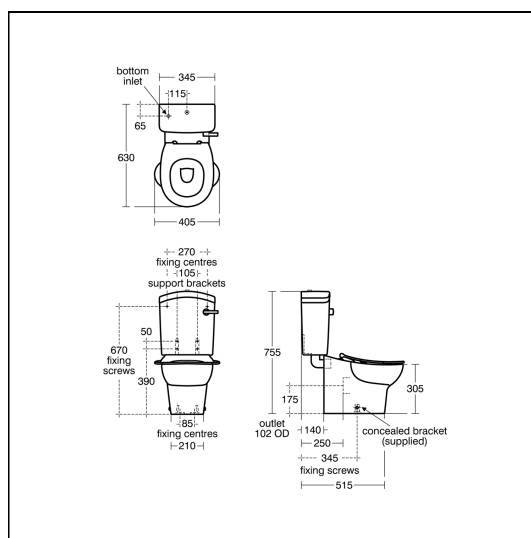

Contour 21 Splash Schools BTW Close-coupled WC 305mm pan

ILLUSTRATED

- S3122** Contour 21 Splash 305mm Back-to wall rimless bowl
- S3260** Contour 21 Splash Schools Close coupled cistern for 305 / 355 bowls 4/2.6, 6/4 litre - Dual flush lever
- S4542** Contour 21 Splash seat ring only for 305mm bowls

OPTIONS

- S3261** Contour 21 Splash Schools Close coupled cistern for 305 / 355 bowls, 4/2.6, 6/4 litre - Dual push button
- S4533** Contour 21 Splash seat and cover for 305mm bowls
- S4300** Panekta outlet Connector, finned pattern to convert horizontal outlet WCs to S or turned P trap
- S4305** Panekta outlet Connector, finned pattern to convert horizontal outlet WCs to P trap

ILLUSTRATED PRODUCT DETAILS

Weights

- S3122** 16.90 KG
- S3260** 19.60 KG
- S4542** 1.20 KG

Materials

- S3122** Vitreous China
- S3260** Vitreous China
- S4542** Plastic

Finishes

- S3122** White (01)
- S3260** White (01)
- S4542** White (01)

Capacity

- S3260** 4 litres

Designer

Robin Levien, RDI

FINISH OPTIONS

ACCREDITATIONS

Flush Valve
1711710