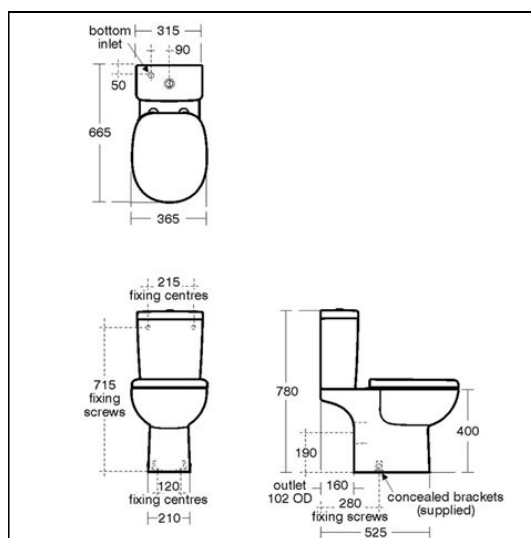

Profile 21 Close Coupled WC Pan

ILLUSTRATED

- S3092** Profile 21 WC pan close coupled with horizontal outlet
- S3094** Profile 21 close coupled cistern 4/2.6 litre dual flush push button valve, bottom supply and internal overflow
- S4103** Profile 21 seat and cover

OPTIONS

- S3093** Profile 21 close coupled cistern, 6/4 litre dual flush push button valve bottom supply and internal overflow
- S4102** Profile 21 seat and cover, slow close
- S4305** Panekta outlet Connector, finned pattern to convert horizontal outlet WCs to P trap
- S4300** Panekta outlet Connector, finned pattern to convert horizontal outlet WCs to S or turned P trap

ILLUSTRATED PRODUCT DETAILS

Weights

- S3092** 17.59 KG
- S3094** 11.90 KG
- S4103** 2.80 KG

Materials

- S3092** Vitreous China
- S3094** Vitreous China
- S4103** Plastic

Finishes

- S3092**  White (01)
- S3094**  White (01)
- S4103**  White (01)

Capacity

- S3094** 6 litres

Standards

Vitreous china to BS 3402

Special Notes

WC screwed to floor & cistern screwed to wall.

ACCREDITATIONS

S3094(01)