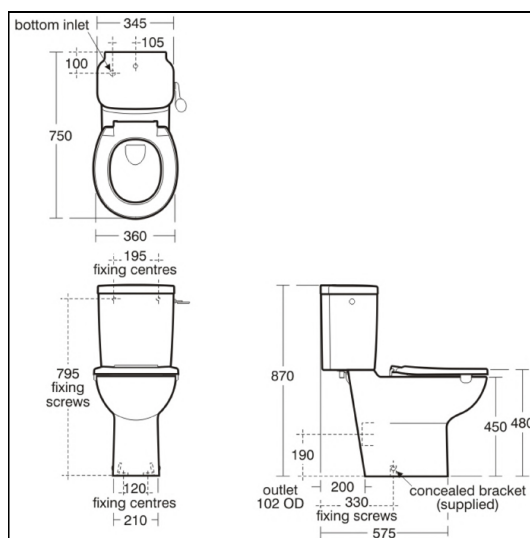

Contour 21 Close Coupled WC Pan, Raised Height 75cm Proj - General Use

ILLUSTRATED

- S3054** Contour 21 close coupled raised height WC pan, 75cm projection with floor fixing kit
- S3654** Contour 21 close coupled delay fill, syphon cistern 4.5 litre single flush for 75cm projection pan bottom supply and internal overflow, secure cover fastener, no lever
- S4065** Contour 21 seat and cover, top fixing hinges
- S4420** Spatula cistern lever close coupled

ILLUSTRATED PRODUCT DETAILS

Weights

- S3054** 25.86 KG
- S3654** 16.70 KG
- S4065** 2.70 KG
- S4420** 0.32 KG

Materials

- S3054** Vitreous China
- S3654** Vitreous China
- S4065** Plastic
- S4420** Chrome Plated Metal

Finishes

- S3054**  White (01)
- S3654**  White (01)
- S4065**  White (01)
- S4420**  Chrome (AA)

Capacity

- S3654** 5 litres

FINISH OPTIONS

- | | | |
|---|---|---|
|  |  |  |
| (01) White | (36) Blue | (LJ) Grey |
|  |  | |
| (RN) Charcoal | (AA) Chrome | |

Standards

Seat to BS 1254

ACCREDITATIONS

S3654(01)

water label		4.5	Average Flushing Volume (Litres)

			
		Flush Valve 1309069	Inlet Valve NSF171723

FEATURES