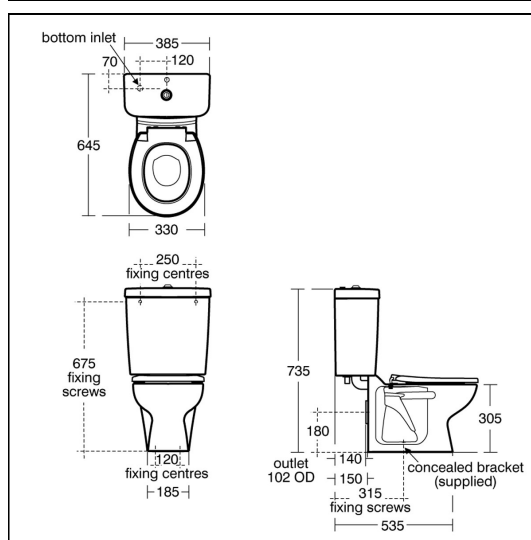

Contour 21 Close Coupled/BTW WC Pan 305mm high

ILLUSTRATED

- S3046** Contour 21 schools, back to wall and close coupled WC pan with horizontal outlet, 305mm high
- S3064** Contour 21 schools close coupled cistern 6 litre push button valve bottom supply and internal overflow, secure cover fastener
- S4057** Contour 21 toilet seat no cover for 305mm high pan, bottom fixing hinges
- S9101** Domex screws (pair)

OPTIONS

- S3617** Conceala 2 cistern 4.5 or 6 litre single flush syphon side supply and internal overflow plastic flushbend, long CP lever
- S3640** Conceala 2 cistern 4.5 litre single flush valve side supply and internal overflow, alternative height plastic flushbends
- S3599** Sensorflow 21 WC flushing device, panel mounted sensor complete with concealed valve and 4 or 4.5 litre duct cistern
- S3643** Conceala 2 cistern 4.5/3 or 4/2.6 litre dual flush valve side supply and internal overflow, alternative height plastic flushbends, no flushplate
- S3696** Contour 21 schools close coupled delay fill, syphon cistern 4.5 litre single flush spatula lever, bottom supply and internal overflow with secure cover fastener
- S4056** Contour 21 toilet seat with cover for 305mm high pan, bottom fixing hinges
- S4513** Palm push button Pneumatic, stainless steel for 31mm maximum thickness partition
- S4305** Panekta outlet Connector, finned pattern to convert horizontal outlet WCs to P trap
- S4300** Panekta outlet Connector, finned pattern to convert horizontal outlet WCs to S or turned P trap

- S3046** White (01)
- S3064** White (01)
- S4057** White (01)
- S9101** White (01)

Capacity

- S3064** 6 litres

Designer

Robin Levien, RDI

FINISH OPTIONS

ACCREDITATIONS

Flush Valve
1307005

Inlet Valve
NSF171723

FEATURES

Contour 21 Close Coupled/BTW WC Pan 305mm high

(01) White

(36) Blue

(66) Black

(GQ) Red

(LJ) Grey