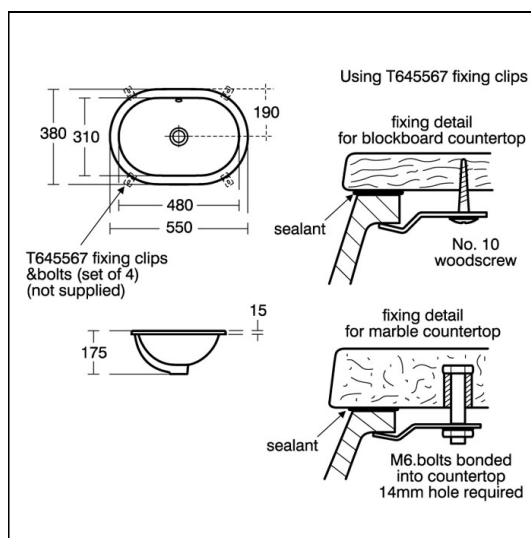

OPTIONS

- **A4852** Sensorflow 21 compact washbasin mounted spout integral sensor servicing valve and filter, copper tube inlets, mains
- **S8803** Waste 1¼" Click plug waste, 80mm slotted tail
- **S8722** Waste 1¼" brass strainer waste, 80mm slotted tail
- **A5900** TMV Thermostatic mixing valve 15mm
- **S8910** Trap 1¼" plastic bottle, 75mm seal, multi-purpose outlet
- **E0079** Trap 1¼" Contemporary metal bottle, 75mm seal

ILLUSTRATED PRODUCT DETAILS

Sizes

S2685 w:560 x d:440

Weights

- **S2685** 8.00 KG
- **B8260** 1.65 KG
- **S8733** 0.35 KG
- **S8920** 2.00 KG

Materials

- **S2685** Fine Fireclay
- **B8260** Chrome Plated Brass
- **S8733** Chrome Plated Metal
- **S8920** Plastic

Finishes

- **S2685** White (01)
- **B8260** Chrome (AA)
- **S8733** Chrome (AA)
- **S8920** Neutral / No Finish (67)

Capacity

S2685 5 litres

Flow rates

B8260 4.7 Litres per minute @ 3 bar pressure

Designer

Robin Levien, RDI

Special Notes

This washbasin is not suitable for separate pillar taps. Washbasin mounted on underside of countertop using fixing clips provided. Joint sealed using waterproof sealant (not supplied).

Consideration should be given to safe hot water delivery and the use of an appropriate temperature reduction device see A5900AA

ACCREDITATIONS

S2685(01)

A4852(AA)

B8260(AA)