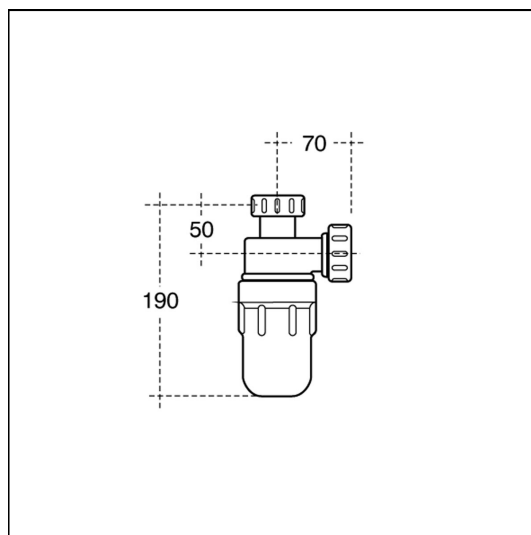

Orbit 21 55cm Countertop Washbasin, 1 RH Taphole no overflow, no chainhole

ILLUSTRATED

- S2490** Orbit 21 countertop washbasin 55cm 1 right hand taphole no overflow no chainstay hole
- A6697** Contour 21+ 1 hole thermostatic basin mixer, single sequential lever with copper tails
- S8720** Waste 1¼" brass strainer waste, 80mm unslotted tail
- S8920** Trap 1¼" plastic resealing bottle, 75mm seal, multi-purpose outlet

OPTIONS

- B8263** Avon 21 washbasin mixer 1 hole, self closing push button, variable temperature control with 15mm female connector flexible hoses on inlets
- B8861** Avon 21 washbasin mixer 1 hole, self closing push button, variable temperature with copper tube inlets
- A6698** Contour 21+ 1 hole thermostatic basin mixer, single sequential lever with flexible tails
- A6790** Contour 21+ Outline 1 hole thermostatic basin mixer, single sequential lever with flexible tails
- S8734** Waste 1¼" brass swivel plug waste, 80mm unslotted tail
- S8715** Waste 1¼" waste with bead chain & plug 80mm unslotted tail, screw stay
- A5900** TMV Thermostatic mixing valve 15mm
- S8910** Trap 1¼" plastic bottle, 75mm seal, multi-purpose outlet

ILLUSTRATED PRODUCT DETAILS

Sizes	Finishes
S2490 w:550 x d:460	S2490  White (01)
Weights	A6697  Chrome (AA)
S2490 9.10 KG	S8720  Chrome (AA)
A6697 2.10 KG	S8920  Neutral / No Finish (67)
S8720 0.23 KG	
S8920 2.00 KG	
Materials	Flow rates
S2490 Vitreous China	A6697 3.9 Litres per minute @ 3 bar pressure
A6697 Chrome Plated Brass	
S8720 Chrome Plated	
S8920 Plastic	