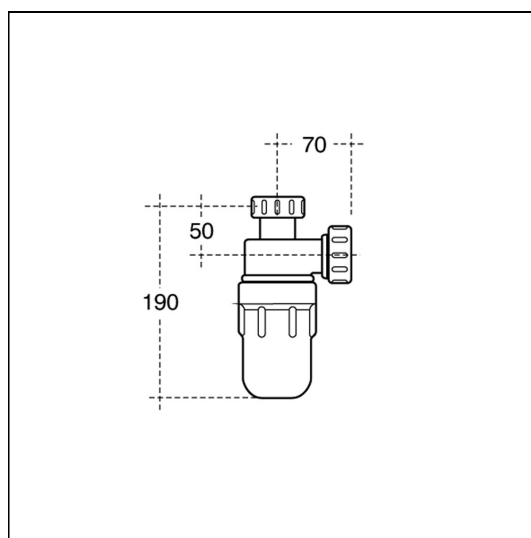

Orbit 21 55cm Countertop Washbasin, 1 Taphole no overflow

ILLUSTRATED

- S2487** Orbit 21 countertop washbasin 55cm 1 taphole no overflow
- B8261** Piccolo 21 washbasin 1 hole single lever mixer with pop-up waste, 4.7 litres per minute laminar flow regulator, anti-vandal outlet, optional flow straightener, flexible tails
- S8910** Trap 1¼" plastic bottle, 75mm seal, multi-purpose outlet

OPTIONS

- B8260** Piccolo 21 washbasin 1 hole single lever mixer, no waste, 4.7 litres per minute laminar flow regulator, anti-vandal outlet, optional flow straightener, flexible tails
- B8263** Avon 21 washbasin mixer 1 hole, self closing push button, variable temperature control with 15mm female connector flexible hoses on inlets
- A6697** Contour 21+ 1 hole thermostatic basin mixer, single sequential lever with copper tails
- A6698** Contour 21+ 1 hole thermostatic basin mixer, single sequential lever with flexible tails
- A6790** Contour 21+ Outline 1 hole thermostatic basin mixer, single sequential lever with flexible tails
- S8720** Waste 1¼" brass strainer waste, 80mm unslotted tail
- S8734** Waste 1¼" brass swivel plug waste, 80mm unslotted tail
- A5900** TMV Thermostatic mixing valve 15mm
- S8920** Trap 1¼" plastic resealing bottle, 75mm seal, multi-purpose outlet

ILLUSTRATED PRODUCT DETAILS

Sizes

S2487 w:550 x d:460

Weights

S2487 9.10 KG
B8261 1.65 KG
S8910 0.20 KG

Materials

S2487 Vitreous China
B8261 Chrome Plated Brass
S8910 Plastic

Finishes

- S2487** White (01)
- B8261** Chrome (AA)
- S8910** Neutral / No Finish (67)

Flow rates

B8261 4.7 Litres per minute @ 3 bar pressure