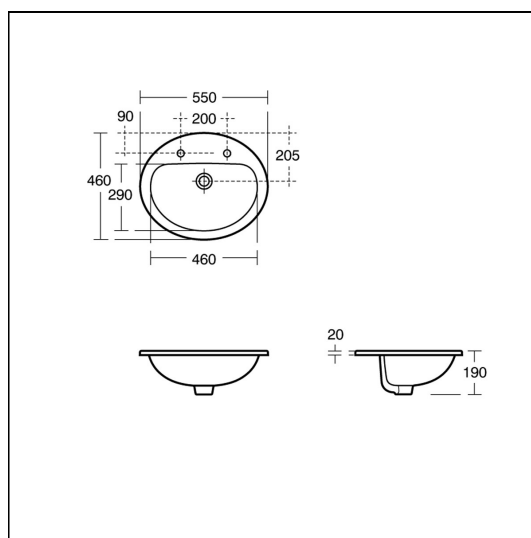

Orbit 21 55cm Countertop Washbasin 1 Taphole With overflow

ILLUSTRATED

- S2486** Orbit 21 countertop washbasin 55cm 1 taphole with overflow
- B8261** Piccolo 21 washbasin 1 hole single lever mixer with pop-up waste, 4.7 litres per minute laminar flow regulator, anti-vandal outlet, optional flow straightener, flexible tails
- S8910** Trap 1¼" plastic bottle, 75mm seal, multi-purpose outlet

OPTIONS

- B8260** Piccolo 21 washbasin 1 hole single lever mixer, no waste, 4.7 litres per minute laminar flow regulator, anti-vandal outlet, optional flow straightener, flexible tails
- B8263** Avon 21 washbasin mixer 1 hole, self closing push button, variable temperature control with 15mm female connector flexible hoses on inlets
- A6697** Contour 21+ 1 hole thermostatic basin mixer, single sequential lever with copper tails
- A6698** Contour 21+ 1 hole thermostatic basin mixer, single sequential lever with flexible tails
- A6790** Contour 21+ Outline 1 hole thermostatic basin mixer, single sequential lever with flexible tails
- S8733** Waste 1¼" brass anti theft swivel plug waste, 80mm slotted tail
- S8722** Waste 1¼" brass strainer waste, 80mm slotted tail
- A5900** TMV Thermostatic mixing valve 15mm

ILLUSTRATED PRODUCT DETAILS

Sizes		Finishes	
S2486	w:550 x d:460	S2486	<input type="checkbox"/> White (01)
Weights		B8261	<input type="checkbox"/> Chrome (AA)
S2486	9.10 KG	S8910	<input type="checkbox"/> Neutral / No Finish (67)
B8261	1.65 KG		
S8910	0.20 KG		
Materials		Capacity	
S2486	Vitreous China	S2486	5 litres
B8261	Chrome Plated Brass	Flow rates	
S8910	Plastic	B8261	4.7 Litres per minute @ 3 bar pressure