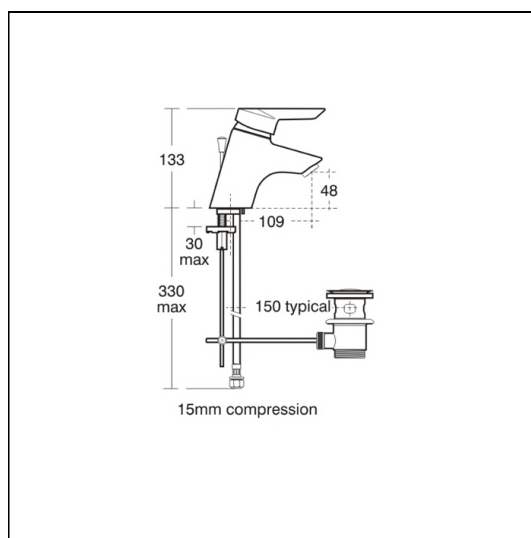

## ILLUSTRATED

- S2481** Portman 21 pedestal washbasin 50cm 1 taphole with overflow, no chainstay hole
- S2989** Portman 21 Pedestal
- B9135** Piccolo 21 washbasin 1 hole single lever mixer with pop-up waste, 5 litres per minute aerated flow regulator, optional flow straightener, flexible tails
- S8910** Trap 1¼" plastic bottle, 75mm seal, multi-purpose outlet

## OPTIONS

- S2991** Portman 21 Semi-Pedestal
- E0157** Wall fixing set
- B8261** Piccolo 21 washbasin 1 hole single lever mixer with pop-up waste, 4.7 litres per minute laminar flow regulator, anti-vandal outlet, optional flow straightener, flexible tails
- B8260** Piccolo 21 washbasin 1 hole single lever mixer, no waste, 4.7 litres per minute laminar flow regulator, anti-vandal outlet, optional flow straightener, flexible tails
- B8263** Avon 21 washbasin mixer 1 hole, self closing push button, variable temperature control with 15mm female connector flexible hoses on inlets
- A6697** Contour 21+ 1 hole thermostatic basin mixer, single sequential lever with copper tails
- A6698** Contour 21+ 1 hole thermostatic basin mixer, single sequential lever with flexible tails
- A6790** Contour 21+ Outline 1 hole thermostatic basin mixer, single sequential lever with flexible tails
- S8722** Waste 1¼" brass strainer waste, 80mm slotted tail
- S8733** Waste 1¼" brass anti theft swivel plug waste, 80mm slotted tail
- A5900** TMV Thermostatic mixing valve 15mm

### Sizes

**S2481** w:500 x d:420

### Capacity

**S2481** 5 litres