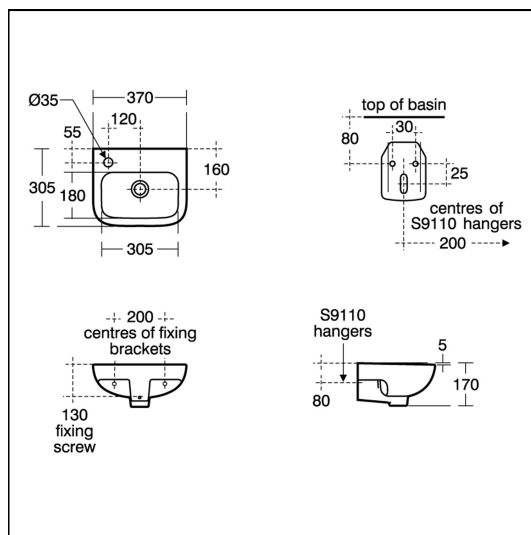

Contour 21 37cm Hand Rinse Washbasin LH Taphole No Overflow Or Chain Hole

ILLUSTRATED

- **S2473** Contour 21 37cm handrinse washbasin left hand taphole no overflow or chainstay hole, bottom outlet
- **S9110** Hangers concealed, Steel
- **A6697** Contour 21+ 1 hole thermostatic basin mixer, single sequential lever with copper tails
- **S8720** Waste 1¼" brass strainer waste, 80mm unslotted tail
- **S8910** Trap 1¼" plastic bottle, 75mm seal, multi-purpose outlet

OPTIONS

- **A6698** Contour 21+ 1 hole thermostatic basin mixer, single sequential lever with flexible tails
- **A6790** Contour 21+ Outline 1 hole thermostatic basin mixer, single sequential lever with flexible tails
- **S8810** Waste 1¼" plastic strainer, dished pattern 80mm unslotted tail
- **S8920** Trap 1¼" plastic resealing bottle, 75mm seal, multi-purpose outlet

ILLUSTRATED PRODUCT DETAILS

Sizes

S2473 w:370 x d:300

Weights

- **S2473** 7.50 KG
- **S9110** 0.24 KG
- **A6697** 2.10 KG
- **S8720** 0.23 KG
- **S8910** 0.20 KG

Materials

- **S2473** Vitreous China
- **S9110** Metal
- **A6697** Chrome Plated Brass
- **S8720** Chrome Plated
- **S8910** Plastic

Finishes

- **S2473** ☐ White (01)
- **S9110** ☐ Neutral / No Finish (67)
- **A6697** ☐ Chrome (AA)
- **S8720** ☐ Chrome (AA)
- **S8910** ☐ Neutral / No Finish (67)

Capacity

S2473 5 litres

Flow rates

A6697 3.9 Litres per minute @ 3 bar pressure

FINISH OPTIONS

☐ (MY) Stainless Steel finish

☐ (AA) Chrome

FEATURES