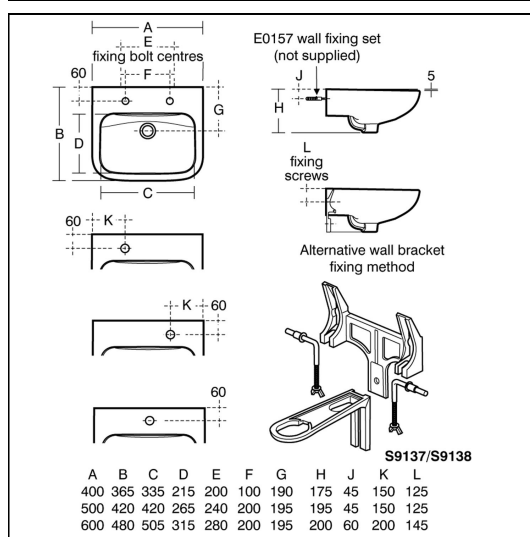

# Portman 21 Washbasin 50cm 1 Taphole No Overflow Or Chainstay Hole

## ILLUSTRATED

- S2252** Portman 21 washbasin 50cm, 1 taphole, no overflow or chainstay hole
- A6697** Contour 21+ 1 hole thermostatic basin mixer, single sequential lever with copper tails
- S8720** Waste 1½" brass strainer waste, 80mm unslotted tail
- S8920** Trap 1½" plastic resealing bottle, 75mm seal, multi-purpose outlet

## OPTIONS

- E0157** Wall fixing set
- E0062** Basin fixing set for IPS panels or block walls
- B8263** Avon 21 washbasin mixer 1 hole, self closing push button, variable temperature control with 15mm female connector flexible hoses on inlets
- B8260** Piccolo 21 washbasin 1 hole single lever mixer, no waste, 4.7 litres per minute laminar flow regulator, anti-vandal outlet, optional flow straightener, flexible tails
- B8261** Piccolo 21 washbasin 1 hole single lever mixer with pop-up waste, 4.7 litres per minute laminar flow regulator, anti-vandal outlet, optional flow straightener, flexible tails
- A6698** Contour 21+ 1 hole thermostatic basin mixer, single sequential lever with flexible tails
- A6790** Contour 21+ Outline 1 hole thermostatic basin mixer, single sequential lever with flexible tails
- S8734** Waste 1½" brass swivel plug waste, 80mm unslotted tail
- S8715** Waste 1½" waste with bead chain & plug 80mm unslotted tail, screw stay
- A5900** TMV Thermostatic mixing valve 15mm
- S8900** Trap 1½" metal bottle, 75mm seal, outlet screwed 1½" BSP male with compression nut and ring

### Sizes

**S2252** w:50 x d:42