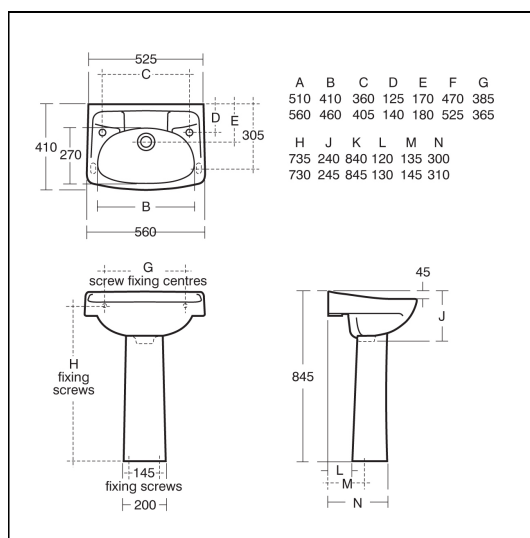

Sandringham Royalex Washbasin 51cm 2 Taphole

ILLUSTRATED

- S2180** Sandringham Royalex 51cm washbasin with two corner tapholes and chainstay hole
- S2955** Ova Pedestal
- B9881** Sandringham 21 washbasin pillar taps, lever handles
- S8800** Waste 1¼" plastic waste with bead chain and plug, 80mm slotted tail, bolt stay
- S8910** Trap 1¼" plastic bottle, 75mm seal, multi-purpose outlet

OPTIONS

- S9180** Leg centre support 60cm stainless steel with fixing plate.
- S9181** Leg centre support 90 cm stainless steel with fixing plate
- B1678** Alterna 21 pillar taps 1/2" lever handles pair
- B9865** Sandringham 21 Washbasin Pillar Taps
- S8733** Waste 1¼" brass anti theft swivel plug waste, 80mm slotted tail
- A5900** TMV Thermostatic mixing valve 15mm
- S8900** Trap 1¼" metal bottle, 75mm seal, outlet screwed 1¼" BSP male with compression nut and ring
- S8920** Trap 1¼" plastic resealing bottle, 75mm seal, multi-purpose outlet
- S9145** Bracket Aluminium alloy adjustable centre for washbasins with wall to centre Overflow waste outlet from 140 to 190mm

ILLUSTRATED PRODUCT DETAILS

Sizes

S2180 w:510 x d:410

Weights

S2180 12.08 KG
S2955 10.26 KG
B9881 1.10 KG
S8800 0.08 KG
S8910 0.20 KG

Materials

S2180 Vitreous China
S2955 Vitreous China
B9881 Chrome Plated Brass
S8800 Chrome Plated Plastic
S8910 Plastic

Finishes

S2180 White (01)
S2955 White (01)
B9881 Chrome (AA)
S8800 Chrome (AA)
S8910 Neutral / No Finish (67)

Capacity

S2180 6 litres

Flow rates

B9881 8 Litres per minute @ 3 bar pressure

FINISH OPTIONS

(SW) Honeymoon