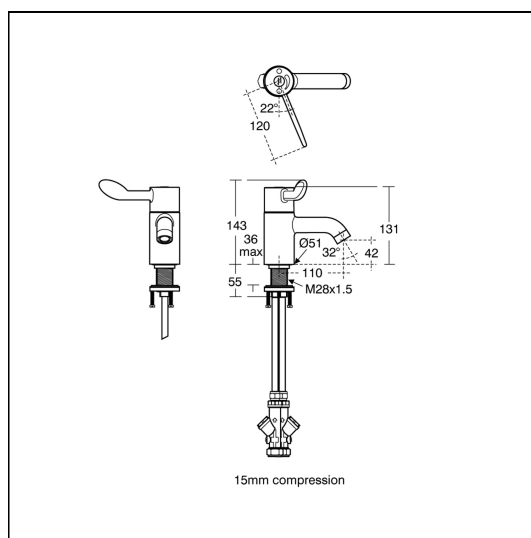

# Portman 21 Washbasin 40cm 1 Taphole, Overflow, No Chainstay

## ILLUSTRATED

- S2157** Portman 21 washbasin 40cm, 1 taphole with overflow, no chainstay hole
- E0157** Wall fixing set
- A6697** Contour 21+ 1 hole thermostatic basin mixer, single sequential lever with copper tails
- S8722** Waste 1¼" brass strainer waste, 80mm slotted tail
- S8920** Trap 1¼" plastic resealing bottle, 75mm seal, multi-purpose outlet

## OPTIONS

- E0062** Basin fixing set for IPS panels or block walls
- B8263** Avon 21 washbasin mixer 1 hole, self closing push button, variable temperature control with 15mm female connector flexible hoses on inlets
- B8260** Piccolo 21 washbasin 1 hole single lever mixer, no waste, 4.7 litres per minute laminar flow regulator, anti-vandal outlet, optional flow straightener, flexible tails
- B8261** Piccolo 21 washbasin 1 hole single lever mixer with pop-up waste, 4.7 litres per minute laminar flow regulator, anti-vandal outlet, optional flow straightener, flexible tails
- A6698** Contour 21+ 1 hole thermostatic basin mixer, single sequential lever with flexible tails
- A6790** Contour 21+ Outline 1 hole thermostatic basin mixer, single sequential lever with flexible tails
- S8733** Waste 1¼" brass anti theft swivel plug waste, 80mm slotted tail
- S8800** Waste 1¼" plastic waste with bead chain and plug, 80mm slotted tail, bolt stay
- S8900** Trap 1¼" metal bottle, 75mm seal, outlet screwed 1¼" BSP male with compression nut and ring
- S9138** Bracket concealed with clamps and centre waste support for Portman 21, 40cm washbasins

### Sizes

**S2157** w:400 x d:370