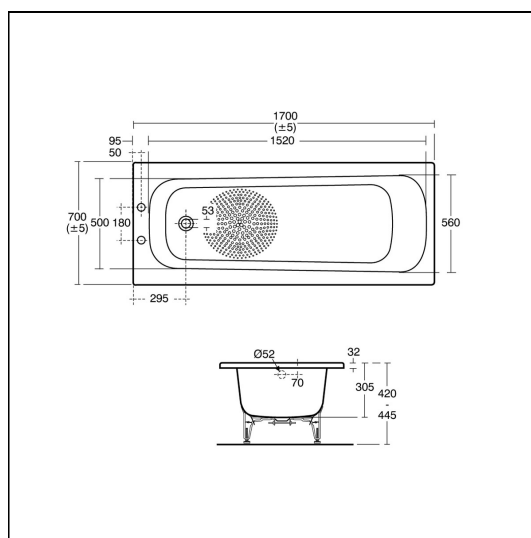

Nisa Lowline Steel Bath 170cm Water Saving 2 Taphole Handgrips

ILLUSTRATED

- S1765** Nisa Lowline 170 x 70cm Steel bath with 2 tapholes and handgrips
- B9882** Sandringham 21 bath pillar taps, lever handles
- S8970** Trap 1½" plastic P with 75mm seal, multi-purpose outlet suitable for plastic and BS copper pipe
- S8830** Waste 1½" bath chain and overflow, plastic plug

ILLUSTRATED PRODUCT DETAILS

Weights

- S1765** 48.35 KG
- B9882** 1.18 KG
- S8970** 1.00 KG
- S8830** 1.78 KG

Materials

- S1765** Porcelain Enamelled Steel
- B9882** Chrome Plated Brass
- S8970** Plastic
- S8830** Mixed Material

Finishes

- S1765**  White (01)
- B9882**  Chrome (AA)
- S8970**  Neutral / No Finish (67)
- S8830**  Chrome (AA)

Capacity

- S1765** 147 litres (to overflow)

Flow rates

- B9882** 9 Litres per minute @ 3 bar pressure

Special Notes

Supported on steel cradle with adjustable feet

ACCREDITATIONS

S1765(01)

B9882(AA)

B9883(AA)

Nisa Lowline Steel Bath 170cm Water Saving 2 Taphole Handgrips

B9884(AA)