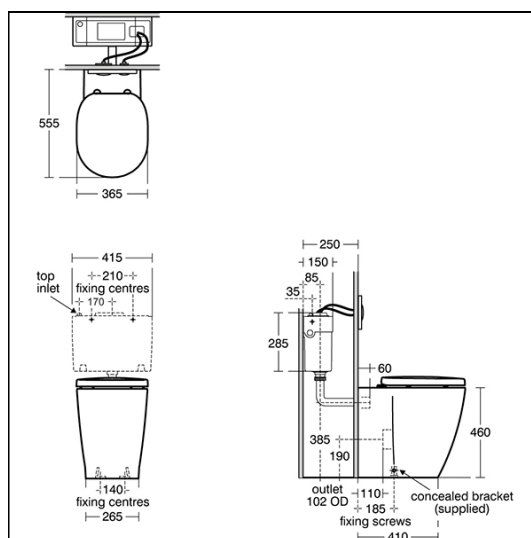

- **R0158** ProSys electronic conversion kit for proximity actuated flushplates (Altes & Symfo) (120 depth frames and cisterns only)
- **R0099** ProSys electronic conversion kit for infra-red actuated flushplates (Septa Pro E1 & E2) (120 depth frames and cisterns only)
- **R0137** Septa Pro inspection plate white
- **R0317** ProSys 120 depth WC cistern, mechanical, front actuation
- **R0318** ProSys 120 depth WC cistern, pneumatic, front actuation
- **K7060** Concept toilet seat only
- **S0767** Oleas M2 mechanical dual flushplate Armitage Shanks - white
- **S0857** Oleas P2 pneumatic dual flushplate Armitage Shanks - chrome
- **S0858** Septa Pro M1 mechanical metal dual flushplate Armitage Shanks
- **S0859** Septa Pro M2 mechanical metal single flushplate Armitage Shanks
- **S0775** Septa Pro P1 pneumatic metal dual flushplate Armitage Shanks
- **S0860** Septa Pro P2 pneumatic metal dual small flushplate Armitage Shanks
- **S0776** Speta Pro P3 pneumatic metal single small flushplate Armitage Shanks
- **R0136** Septa Pro P4 pneumatic dual small flushplate with raised adjustable buttons
- **P0109** Septa Pro XS pneumatic push button no logo - chrome
- **S0772** Septa Pro E1 electronic (infrared) & manual metal dual flushplate Armitage Shanks
- **S0773** Septa Pro E2 electronic (infrared) metal dual flushplate Armitage Shanks
- **R0130** Altes NT1 electronic (proximity) ceramic dual flushplate Ideal Standard - white
- **R0129** Symfo NT1 electronic (proximity) glass dual flushplate Ideal Standard - white

ACCREDITATIONS

E2125(67)

FEATURES

ILLUSTRATED PRODUCT DETAILS

Weights

- **S0825** 32.70 KG
- **E2125** 2.66 KG
- **E7917** 2.30 KG
- **E4463** 0.20 KG

Finishes

- **S0825** ☐ White (01)
- **E2125** ☐ Neutral / No Finish (67)

E: info@idealspec.co.uk | T: 0870 122 8822 | F: 0870 122 8282 | www.idealspec.co.uk

Ideal Standard (UK) Ltd. makes every effort to ensure that the information provided on its website is accurate. However, we cannot guarantee this, and accept no liability for any information or advice given via its website.