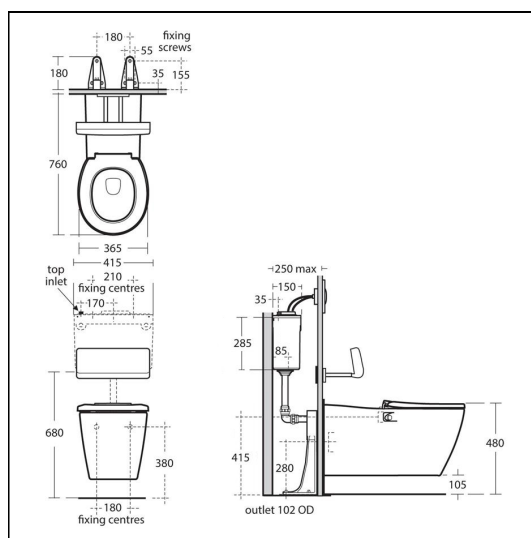

OPTIONS

- **E8225** Concept Freedom seat and cover for elongated pan

ILLUSTRATED PRODUCT DETAILS

Weights

- **S0824** 31.70 KG
- **E2124** 2.66 KG
- **E8226** 1.40 KG
- **E4463** 0.20 KG
- **S9139** 4.28 KG
- **S6637** 3.63 KG
- **S4302** 0.39 KG

Materials

- **S0824** Vitreous China
- **E2124** Plastic
- **E8226** Plastic
- **E4463** Chrome Plated Plastic
- **S9139** Metal
- **S6637** Mixed Material
- **S4302** Plastic

Finishes

- **S0824** White (01)
- **E2124** Neutral / No Finish (67)
- **E8226** White (01)
- **E4463** Chrome (AA)
- **S9139** Neutral / No Finish (67)
- **S6637** White (AC)
- **S4302** Neutral / No Finish (67)

Capacity

- **E2124** 6.0 litres

Designer

Robin Levien, RDI

FINISH OPTIONS

Standards

Vitreous china to BS3402. WC pan to BS EN 997 and BS EN 37

Special Notes

Support brackets secured to floor within the duct. WC fixed to support brackets with bolts (supplied). Conceala cistern can be used at 4.5/3 litres only. The WC bowl should not be installed with a lever activated cistern fixed with syphon.

E: info@idealspec.co.uk | T: 0870 122 8822 | F: 0870 122 8282 | www.idealspec.co.uk

Ideal Standard (UK) Ltd. makes every effort to ensure that the information provided on its website is accurate. However, we cannot guarantee this, and accept no liability for any information or advice given via its website.

ACCREDITATIONS

E2124(67)

FEATURES