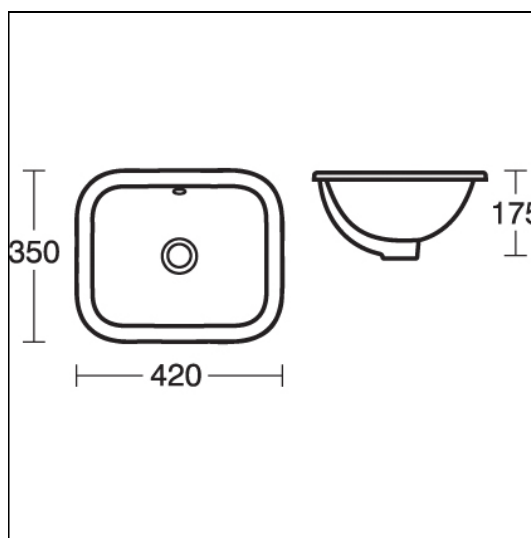

Edit S 42cm Countertop Washbasin

ILLUSTRATED

- **S0810** Edit S 42cm Countertop Washbasin, no taphole with overflow
- **S8722** Waste 1¼" brass strainer waste, 80mm slotted tail
- **S8910** Trap 1¼" plastic bottle, 75mm seal, multi-purpose outlet

OPTIONS

- **A4852** Sensorflow 21 compact washbasin mounted spout with integral sensor, 3.7 litre per minute aerated spray outlet, combined inlet servicing valve and filter, mains

ILLUSTRATED PRODUCT DETAILS

Sizes

S0810 w:420

Weights

S0810 5.05 KG

S8722 0.22 KG

S8910 0.20 KG

Materials

S0810 Vitreous China

S8722 Chrome Plated Metal

S8910 Plastic

Finishes

S0810 ☐ White (01)

S8722 ☐ Chrome (AA)

S8910 ☐ Neutral / No Finish (67)

Designer

Robin Levien, RDI

Standards

Washbasin to BS EN 14688 and BS EN 31

Special Notes

Self rimming for drop-in installation as per template supplied. Joint sealed with waterproof sealant (not supplied). Consideration should be given to safe hot water delivery and the use of an appropriate temperature reduction device (see A5900AA or Part G for guidance).

FEATURES