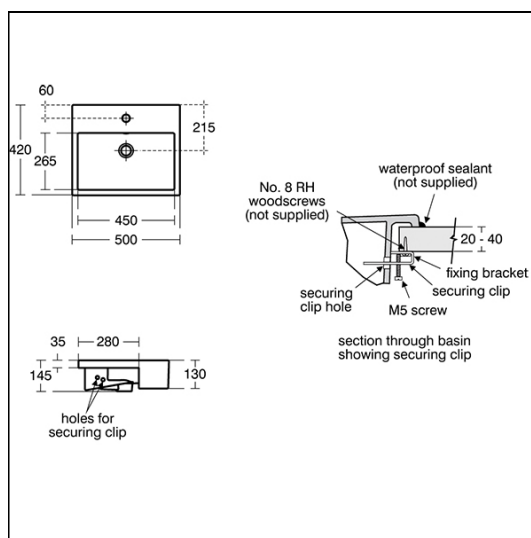

Edit S 50cm Semi-Countertop Washbasin

ILLUSTRATED

- **S0807** Edit S 50cm Semi-Countertop Washbasin, 1 taphole with overflow
- **BC709** Edit L Rim mounted single lever basin mixer - no waste
- **S8733** Waste 1¼" brass anti theft swivel plug waste, 80mm slotted tail
- **S8910** Trap 1¼" plastic bottle, 75mm seal, multi-purpose outlet

ILLUSTRATED PRODUCT DETAILS

Sizes

S0807 w:500

Weights

- **S0807** 17.00 KG
- **BC709** 1.44 KG
- **S8733** 0.35 KG
- **S8910** 0.20 KG

Materials

- **S0807** Fine Fireclay
- **BC709** Chrome Plated Metal
- **S8733** Chrome Plated Metal
- **S8910** Plastic

Standards

Washbasin to BS EN 14688 and BS EN 31

Special Notes

Washbasin fixed to countertop with securing clips provided. Joint sealed with waterproof sealant (not supplied).

Finishes

- **S0807** White (01)
- **BC709** Chrome finish (AA)
- **S8733** Chrome (AA)
- **S8910** Neutral / No Finish (67)

Flow rates

BC709 5 Litres per minute @ 3 bar pressure

FEATURES