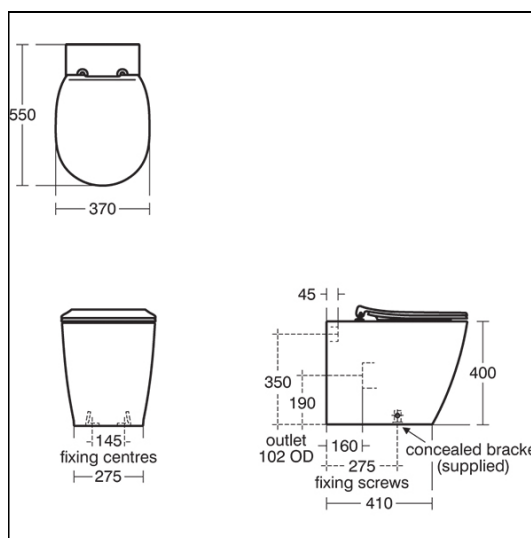

Edit R Back to Wall WC Pan

ILLUSTRATED

- S0793** Edit R Back to Wall WC Pan
- S3643** Conceala 2 4.5/3 or 4/2.6 litre cistern, dual flush valve, side supply, internal overflow, alternative height plastic flushbends, no flushplate/button
- S0798** Edit R Toilet Seat and Cover - soft close
- E4463** Karisma flush plate, dual flush, unbranded for Conceala 2 cisterns

OPTIONS

- R0137** Septa Pro inspection plate white
- R0158** ProSys electronic conversion kit for proximity actuated flushplates (Altes & Symfo) (120 depth frames and cisterns only)
- R0099** ProSys electronic conversion kit for infra-red actuated flushplates (Septa Pro E1 & E2) (120 depth frames and cisterns only)
- R0318** ProSys 120 depth WC cistern, pneumatic, front actuation
- R0317** ProSys 120 depth WC cistern, mechanical, front actuation
- S0767** Oleas M2 mechanical dual flushplate Armitage Shanks - white
- S0857** Oleas P2 pneumatic dual flushplate Armitage Shanks - chrome
- S0858** Septa Pro M1 mechanical metal dual flushplate Armitage Shanks
- S0859** Septa Pro M2 mechanical metal single flushplate Armitage Shanks
- S0775** Septa Pro P1 pneumatic metal dual flushplate Armitage Shanks
- S0860** Septa Pro P2 pneumatic metal dual small flushplate Armitage Shanks
- S0776** Septa Pro P3 pneumatic metal single small flushplate Armitage Shanks
- R0136** Septa Pro P4 pneumatic dual small flushplate with raised adjustable buttons
- P0109** Septa Pro XS pneumatic push button no logo - chrome
- S0772** Septa Pro E1 electronic (infrared) & manual metal dual flushplate Armitage Shanks
- S0773** Septa Pro E2 electronic (infrared) metal dual flushplate Armitage Shanks
- R0130** Altes NT1 electronic (proximity) ceramic dual flushplate Ideal Standard - white
- R0129** Symfo NT1 electronic (proximity) glass dual flushplate Ideal Standard - white