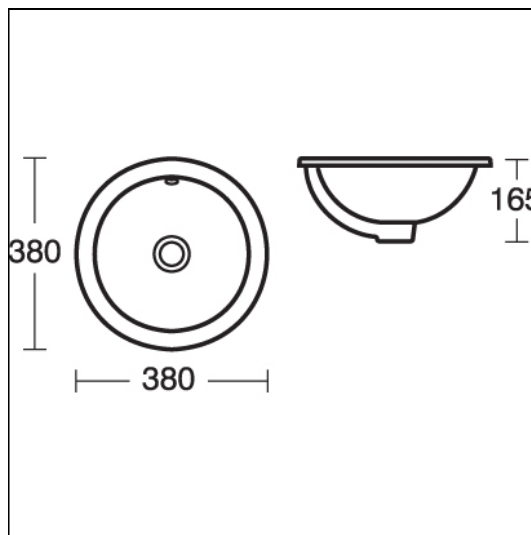

Edit R 38cm Countertop Washbasin

ILLUSTRATED

- S0791** Edit R 38cm Countertop Washbasin, no taphole with overflow
- BC710** Edit R rim mounted single lever basin mixer - with clicker waste
- S8910** Trap 1¼" plastic bottle, 75mm seal, multi-purpose outlet

ILLUSTRATED PRODUCT DETAILS

Sizes

S0791 w:380

Weights

S0791 4.05 KG

BC710 1.40 KG

S8910 0.20 KG

Materials

S0791 Fine Fireclay

BC710 Chrome Plated Brass

S8910 Plastic

Finishes

S0791 White (01)

BC710 Chrome finish (AA)

S8910 Neutral / No Finish (67)

Flow rates

BC710 5 Litres per minute @ 3 bar pressure

Designer

Robin Levien, RDI

Standards

Washbasin to BS EN 14688 and BS EN 31

Special Notes

Self rimming for drop-in installation as per template supplied. Joint sealed with waterproof sealant (not supplied). Consideration should be given to safe hot water delivery and the use of an appropriate temperature reduction device (see A5900AA or Part G for guidance).