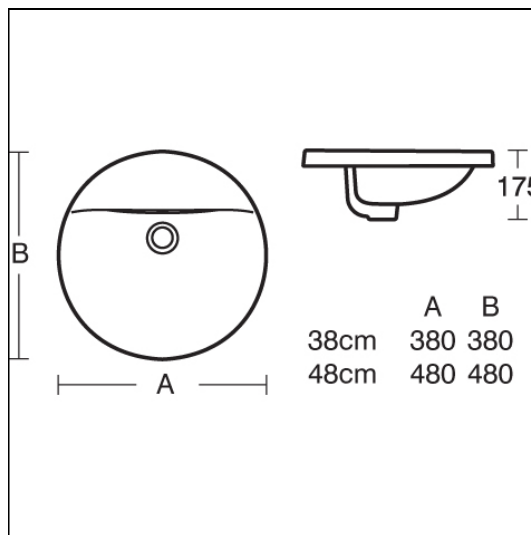

Edit R 48cm Countertop Washbasin

ILLUSTRATED

- S0790** Edit R 48cm Countertop Washbasin, 1 taphole with overflow
- BC710** Edit R rim mounted single lever basin mixer - with clicker waste
- S8910** Trap 1¼" plastic bottle, 75mm seal, multi-purpose outlet

ILLUSTRATED PRODUCT DETAILS

Sizes

S0790 w:480

Weights

S0790 7.90 KG

BC710 1.40 KG

S8910 0.20 KG

Materials

BC710 5 Litres per minute @ 3 bar pressure

Designer

Robin Levien, RDI

Standards

Washbasin to BS EN 14688 and BS EN 31

Special Notes

Self rimming for drop-in installation as per template supplied. Joint sealed with waterproof sealant (not supplied). Consideration should be given to safe hot water delivery and the use of an appropriate temperature reduction device (see A5900AA or Part G for guidance)