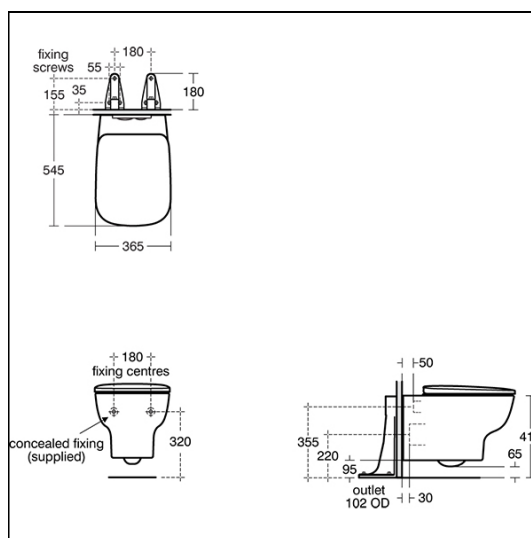

## ILLUSTRATED

- S0782** Edit D Wall Mounted WC Pan
- S0784** Edit D Toilet Seat and Cover - soft close
- S0767** Oleas M2 mechanical dual flushplate Armitage Shanks - white
- R0153** ProSys 1150mm height, mechanical wall hung WC frame, 120 depth, front actuation

## OPTIONS

- R0137** Septa Pro inspection plate white
- R0099** ProSys electronic conversion kit for infra-red actuated flushplates (Septa Pro E1 & E2) (120 depth frames and cisterns only)
- S3643** Conceala 2 4.5/3 or 4/2.6 litre cistern, dual flush valve, side supply, internal overflow, alternative height plastic flushbends, no flushplate/button
- E4463** Karisma flush plate, dual flush, unbranded for Conceala 2 cisterns
- S0857** Oleas P2 pneumatic dual flushplate Armitage Shanks - chrome
- S0858** Septa Pro M1 mechanical metal dual flushplate Armitage Shanks
- S0859** Septa Pro M2 mechanical metal single flushplate Armitage Shanks
- S0775** Septa Pro P1 pneumatic metal dual flushplate Armitage Shanks
- S0860** Septa Pro P2 pneumatic metal dual small flushplate Armitage Shanks
- S0776** Speta Pro P3 pneumatic metal single small flushplate Armitage Shanks
- P0109** Septa Pro XS pneumatic push button no logo - chrome
- R0184** Septa Pro XS pneumatic push button, no logo
- S0772** Septa Pro E1 electronic (infrared) & manual metal dual flushplate Armitage Shanks
- S0773** Septa Pro E2 electronic (infrared) metal dual flushplate Armitage Shanks
- R0100** ProSys half frame for wall hung WC pans (no cistern)
- R0313** ProSys 1150mm height, pneumatic wall hung WC frame, 120 depth, front actuation
- R0314** ProSys 1150mm height, freestanding mechanical wall hung WC frame, 120 depth, front actuation
- E0060** Support frame with bolts for wall mounted toilet bowls