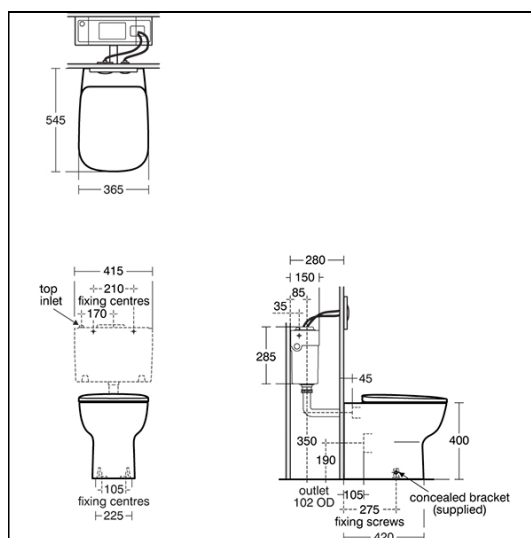

Edit D Back to Wall WC Pan

ILLUSTRATED

- S0781** Edit D Back to Wall WC Pan
- S3643** Conceala 2 4.5/3 or 4/2.6 litre cistern, dual flush valve, side supply, internal overflow, alternative height plastic flushbends, no flushplate/button
- S0784** Edit D Toilet Seat and Cover - soft close
- E4463** Karisma flush plate, dual flush, unbranded for Conceala 2 cisterns

OPTIONS

- R0158** ProSys electronic conversion kit for proximity actuated flushplates (Altes & Symfo) (120 depth frames and cisterns only)
- R0099** ProSys electronic conversion kit for infra-red actuated flushplates (Septa Pro E1 & E2) (120 depth frames and cisterns only)
- R0137** Septa Pro inspection plate white
- R0317** ProSys 120 depth WC cistern, mechanical, front actuation
- R0318** ProSys 120 depth WC cistern, pneumatic, front actuation
- S0767** Oleas M2 mechanical dual flushplate Armitage Shanks - white
- S0857** Oleas P2 pneumatic dual flushplate Armitage Shanks - chrome
- S0858** Septa Pro M1 mechanical metal dual flushplate Armitage Shanks
- S0859** Septa Pro M2 mechanical metal single flushplate Armitage Shanks
- S0775** Septa Pro P1 pneumatic metal dual flushplate Armitage Shanks
- S0860** Septa Pro P2 pneumatic metal dual small flushplate Armitage Shanks
- R0136** Septa Pro P4 pneumatic dual small flushplate with raised adjustable buttons
- S0776** Speta Pro P3 pneumatic metal single small flushplate Armitage Shanks
- P0109** Septa Pro XS pneumatic push button no logo - chrome
- S0772** Septa Pro E1 electronic (infrared) & manual metal dual flushplate Armitage Shanks
- S0773** Septa Pro E2 electronic (infrared) metal dual flushplate Armitage Shanks
- R0130** Altes NT1 electronic (proximity) ceramic dual flushplate Ideal Standard - white
- R0129** Symfo NT1 electronic (proximity) glass dual flushplate Ideal Standard - white