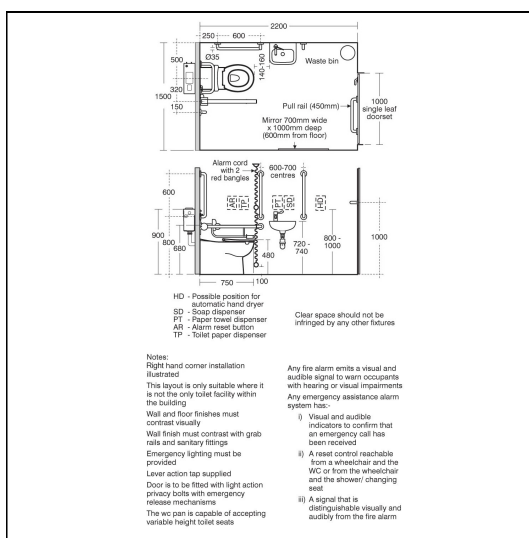

Doc M Contour 21+ Back To Wall Pack RH

ILLUSTRATED

S0686 Doc M Contour 21+ back to wall right hand corner pack, rimless WC pan, water saving delay fill Conceala cistern with spatula lever, grab rails, hinged support rail with toilet roll holder, seat no cover with retaining buffers, copper tails on TMV3 mixer tap

ILLUSTRATED PRODUCT DETAILS

Weights

S0686 69.65 KG

Materials

S0686 Mixed Material

Finishes

S0686  White (AC)

Capacity

S0686 6 litres

Flow rates

S0686 4 Litres per minute @ 3 bar pressure

FINISH OPTIONS

Standards

Vitreous china to BS 3402

BS 8300 compliant

Special Notes

Doc M packs are available both right and left hand corner arrangement, the washbasin in the pack is handed so the tap is positioned closest to the seated user. Supplied with layout drawings, detailing the fixing positions necessary for Doc M compliance