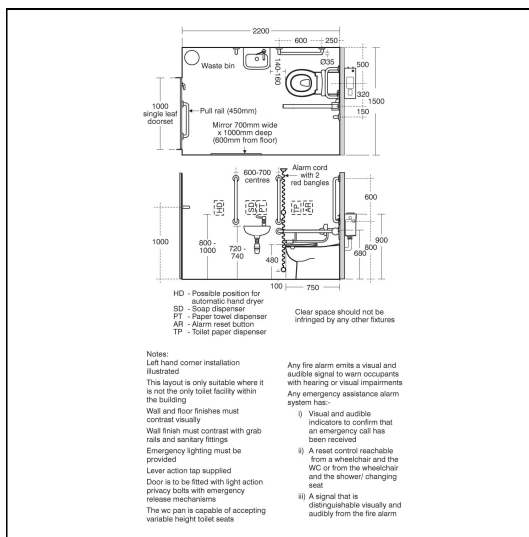

Doc M Contour 21+ Back To Wall Pack LH

ILLUSTRATED

S0685 Doc M Contour 21+ back to wall left hand corner pack, rimless WC pan, water saving delay fill Conceala cistern with spatula lever, grab rails, hinged support rail with toilet roll holder, seat no cover with retaining buffers, copper tails on TMV3 mixer tap

S0685 6 litres

Flow rates

S0685 4 Litres per minute @ 3 bar pressure

FINISH OPTIONS

		
(AC) White	(LI) Blue	(LI) Grey
		
(MY) Stainless Steel finish	(RN) Charcoal	(GQ) Red

Standards

Vitreous china to BS 3402

BS 8300 compliant

Special Notes

Doc M packs are available both right and left hand corner arrangement, illustrated is left hand arrangement. Supplied with layout drawings, detailing the fixing positions necessary for Doc M compliance. Pan incorporates full outlet pipe that extends beyond the pan to allow for easier installation and inspection of pipe seal once installed