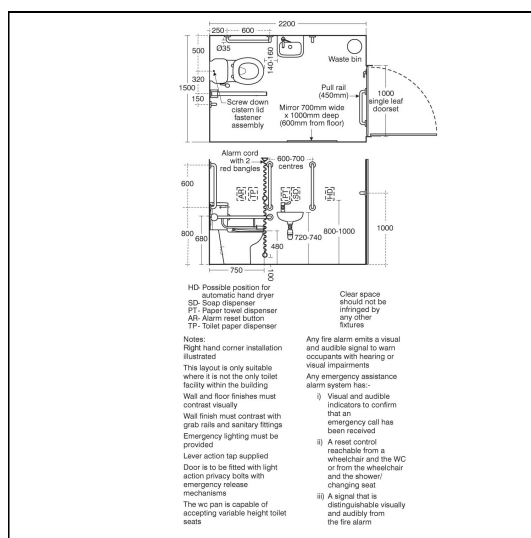

Doc M Contour 21+ Close Coupled Pack RH

ILLUSTRATED

S0684 Doc M Contour 21+ close coupled right hand corner pack, WC pan, water saving delay fill cistern with spatula lever, grab rails, hinged support rail with toilet roll holder, seat no cover with retaining buffers, copper tails on TMV3 mixer tap

S0684 5 litres

Flow rates

S0684 4 Litres per minute @ 3 bar pressure

FINISH OPTIONS

Standards

Vitreous china to BS 3402

BS 8300 compliant

Special Notes

Doc M packs are available both right and left hand corner arrangement, the washbasin in the pack is handed so the tap is positioned closest to the seated user. Supplied with layout drawings, detailing the fixing positions necessary for Doc M compliance