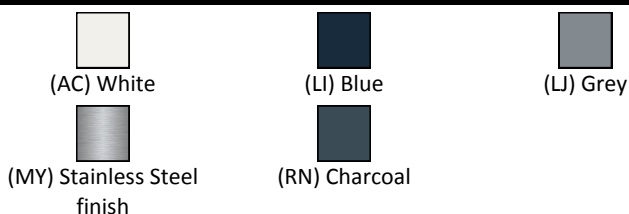

Doc M Contour 21+ Close Coupled Pack RH

ILLUSTRATED

S0684 Doc M Contour 21+ close coupled right hand corner pack, WC pan, water saving delay fill cistern with spatula lever, grab rails, hinged support rail with toilet roll holder, seat no cover with retaining buffers, copper tails on TMV3 mixer tap

ILLUSTRATED PRODUCT DETAILS

Weights

S0684 69.65 KG

Finishes

S0684 White (AC)

Materials

S0684 Mixed Material

Capacity

S0684 5 litres

Flow rates

S0684 4 Litres per minute @ 3 bar pressure

FINISH OPTIONS

Standards

Vitreous china to BS 3402

BS 8300 compliant

Special Notes

Doc M packs are available both right and left hand corner arrangement, the washbasin in the pack is handed so the tap is positioned closest to the seated user. Supplied with layout drawings, detailing the fixing positions necessary for Doc M compliance