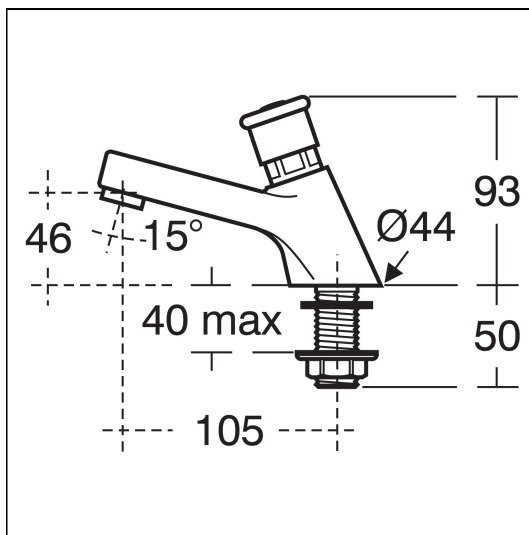

## ILLUSTRATED

**S0673** Sandringham 21 self closing pillar taps 1/2" 4lpm flow regulator, single

### ILLUSTRATED PRODUCT DETAILS

**Materials**

**S0673** Chrome Plated Brass

**Finishes**

**S0673**  Chrome (AA)

**Special Notes**

Easy push mechanism. Pair of red/blue indices supplied. 4lpm flow regulators supplied for water saving installations.