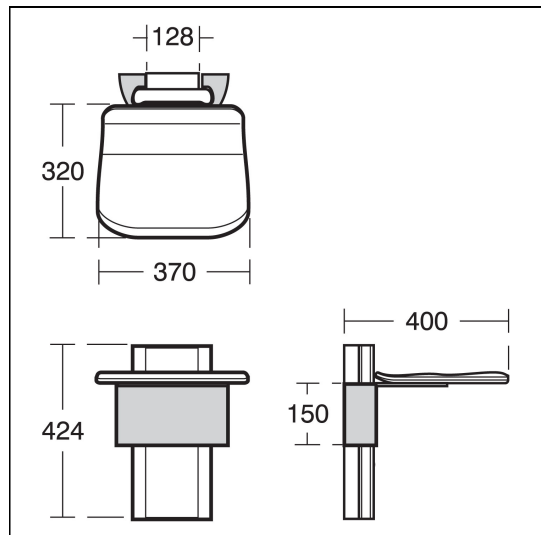

Care Plus Folding Shower Seat, Vertically Adjustable By 250mm

ILLUSTRATED

S0644 Care Plus folding shower seat, height adjustable up to 250mm

ILLUSTRATED PRODUCT DETAILS

Weights

S0644 7.00 KG

Finishes

S0644 White (AC)

Materials

S0644 Mixed Material

FEATURES