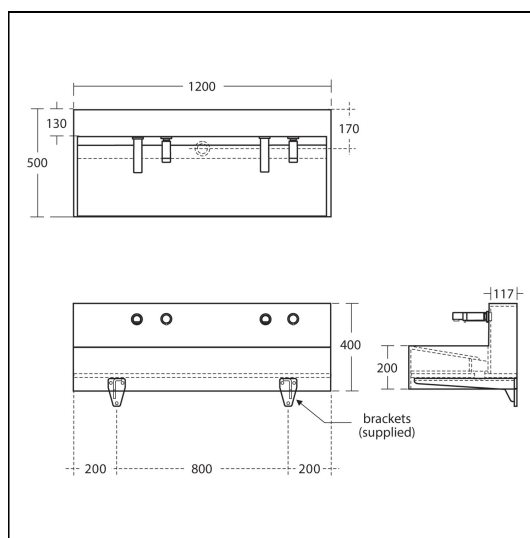

Flow rates

A4846 3.7 Litres per minute @ 3 bar pressure

FINISH OPTIONS

Standards

EN 695

BS EN 14296

Special Notes

1 Mains spout (A4849) and 1 link spout (A4850) to be configured. Clean using a damp cloth or sponge. Wipe dry with a soft cloth to prevent spotting.

ACCREDITATIONS

A4847(AA)

A4846(AA)

121015