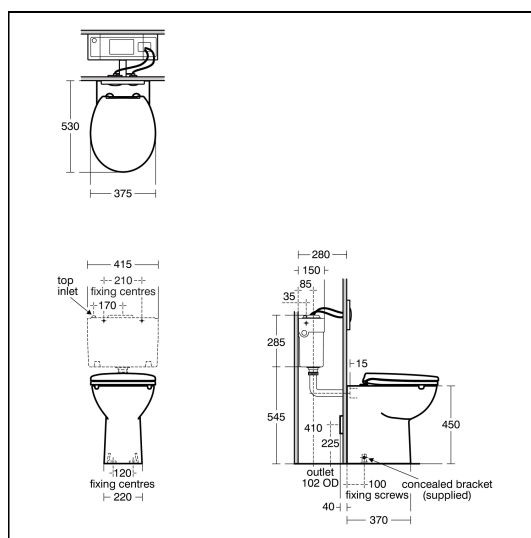

Contour 21+ Raised Height Back to Wall Rimless WC Suite

ILLUSTRATED

- **S0440** (WC H) Contour 21+ raised height back to wall rimless WC pan with raised horizontal outlet and anti-microbial glaze
- **S3617** Conceala 2 cistern 4.5 or 6 litre single flush syphon side supply and internal overflow plastic flushbend, long CP lever
- **S4066** Contour 21 seat no cover, top fixing hinges and retaining buffers

OPTIONS

- **S3643** Conceala 2 cistern 4.5/3 or 4/2.6 litre dual flush valve side supply and internal overflow, alternative height plastic flushbends, no flushplate
- **S3640** Conceala 2 cistern 4.5 litre single flush valve side supply and internal overflow, alternative height plastic flushbends
- **S4065** Contour 21 seat and cover, top fixing hinges
- **E4463** Karisma flush plate dual flush, chrome, unbranded
- **S4513** Palm push button Pneumatic, stainless steel for 31mm maximum thickness partition
- **S4305** Panekta outlet Connector, finned pattern to convert horizontal outlet WCs to P trap
- **S4300** Panekta outlet Connector, finned pattern to convert horizontal outlet WCs to S or turned P trap

ILLUSTRATED PRODUCT DETAILS

Weights

- **S0440** 22.70 KG
- **S3617** 3.00 KG
- **S4066** 1.55 KG

Materials

- **S0440** Vitreous China
- **S3617** Plastic
- **S4066** Plastic

Finishes

- **S0440** White with SmartGuard (HY)
- **S3617** Neutral / No Finish (67)
- **S4066** White (01)

Capacity

- **S3617** 5 litres

Designer

Robin Levien, RDI

FINISH OPTIONS

Standards

Vitreous china to BS3402. WC pan to BS EN 997 and BS EN 33

Special Notes

WC Pan screwed to floor using concealed brackets (supplied). Joint to wall sealed with waterproof sealant (not supplied).

E: info@idealspec.co.uk | T: 0870 122 8822 | F: 0870 122 8282 | www.idealspec.co.uk