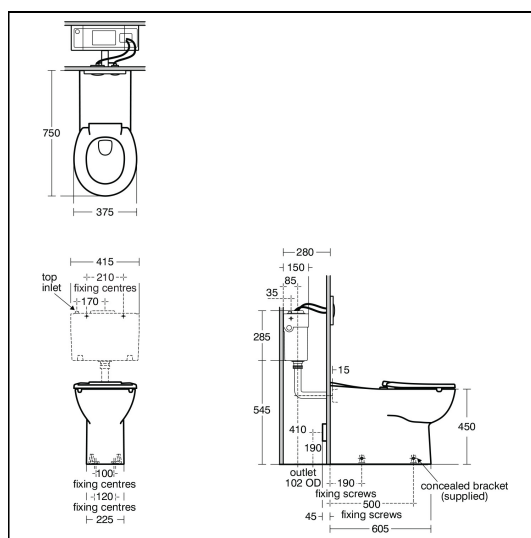

# Contour 21+ 75cm Projection Back to Wall Rimless WC Suite

## ILLUSTRATED

- S0438** Contour 21+ 75cm projection back to wall rimless WC pan with horizontal outlet and anti-microbial glaze
- S3617** Conceala 2 cistern 4.5 or 6 litre single flush syphon side supply and internal overflow plastic flushbend, long CP lever
- S4066** Contour 21 seat no cover, top fixing hinges and retaining buffers
- S6466** Contour 21 back support rail for 75cm projection WC, 40 x 22 x 35mm diameter tube
- S6884** Cushion for back support with clips, new design

## OPTIONS

- S3643** Conceala 2 cistern 4.5/3 or 4/2.6 litre dual flush valve side supply and internal overflow, alternative height plastic flushbends, no flushplate
- S3640** Conceala 2 cistern 4.5 litre single flush valve side supply and internal overflow, alternative height plastic flushbends
- S4065** Contour 21 seat and cover, top fixing hinges
- S4067** Contour 21 seat retaining buffers, white
- E4463** Karisma flush plate dual flush, chrome, unbranded
- S4504** Contemporary flush plate dual flush, Armitage Shanks logo, for Conceala 2 cisterns
- S4512** Finger push button pneumatic, stainless steel for 31mm maximum thickness partition
- S4513** Palm push button Pneumatic, stainless steel for 31mm maximum thickness partition
- S4305** Panekta outlet Connector, finned pattern to convert horizontal outlet WCs to P trap
- S4300** Panekta outlet Connector, finned pattern to convert horizontal outlet WCs to S or turned P trap

### Capacity

- S3617** 5 litres