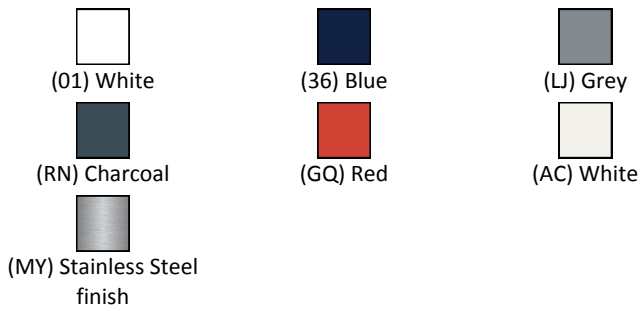

Contour 21+ 75cm Projection Back to Wall Rimless WC Suite

Standards

Vitreous china to BS3402. WC pan to BS EN 997 and BS EN 33

Special Notes

WC Pan screwed to floor using concealed brackets (supplied). Joint to wall sealed with waterproof sealant (not supplied).