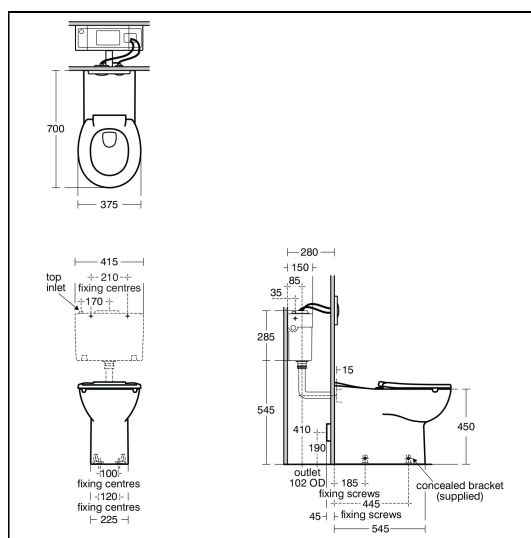

Contour 21+ 70cm Projection Back to Wall Rimless WC Suite

ILLUSTRATED

- S0437** (WC HD) Contour 21+ 70cm projection back to wall rimless WC pan with horizontal outlet and anti-microbial glaze
- S3617** Conceala 2 cistern 4.5 or 6 litre single flush syphon side supply and internal overflow plastic flushbend, long CP lever
- S4066** Contour 21 seat no cover, top fixing hinges and retaining buffers
- S6481** Contour 21 back support rail for 70cm projection HTM64 WC, 40 x 17 x 35mm diameter tube
- S6884** Cushion for back support with clips, new design

OPTIONS

- S4505** Simpla Inlet Connector
- S3640** Conceala 2 cistern 4.5 litre single flush valve side supply and internal overflow, alternative height plastic flushbends
- S3643** Conceala 2 cistern 4.5/3 or 4/2.6 litre dual flush valve side supply and internal overflow, alternative height plastic flushbends, no flushplate
- S4065** Contour 21 seat and cover, top fixing hinges
- S4067** Contour 21 seat retaining buffers, white
- E4463** Karisma flush plate dual flush, chrome, unbranded
- S4504** Contemporary flush plate dual flush, Armitage Shanks logo, for Conceala 2 cisterns
- S4512** Finger push button pneumatic, stainless steel for 31mm maximum thickness partition
- S4513** Palm push button Pneumatic, stainless steel for 31mm maximum thickness partition
- S4305** Panekta outlet Connector, finned pattern to convert horizontal outlet WCs to P trap
- S4300** Panekta outlet Connector, finned pattern to convert horizontal outlet WCs to S or turned P trap

ILLUSTRATED PRODUCT DETAILS

Weights

- S0437** 34.00 KG
- S3617** 3.00 KG
- S4066** 1.55 KG
- S6481** 0.85 KG
- S6884** 4.00 KG

Materials

- S0437** Vitreous China
- S3617** Plastic
- S4066** Plastic
- S6481** Aluminium
- S6884** Mixed Material