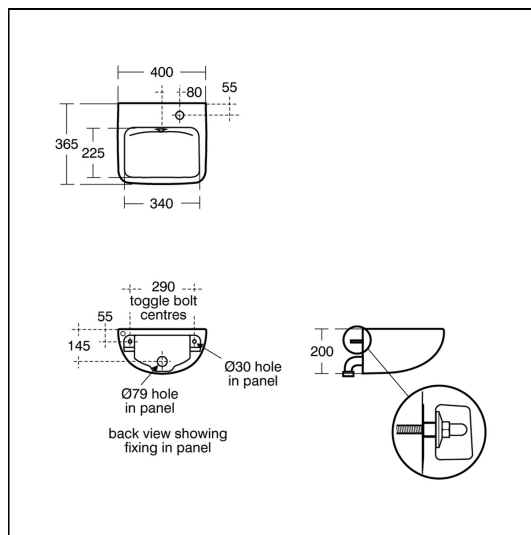

ILLUSTRATED PRODUCT DETAILS

Sizes

S0435 d:365

Weights

S0435 12.50 KG

A6696 2.50 KG

Materials

S0435 Vitreous China

Flow rates

A6696 7.9 Litres per minute @ 3 bar pressure

Designer

Robin Levien, RDI

FINISH OPTIONS

 (AA) Chrome

 (NU) Unfinished

Standards

Vitreous china to BS3402. Washbasin to BS EN 14688 and BS EN 31

Special Notes

Suggested rim heights; 780-800 for ambulant users, 680-700 for wheelchair users.

Washbasin panel mounted using the S0388 Contour 21+ wall fixation set.