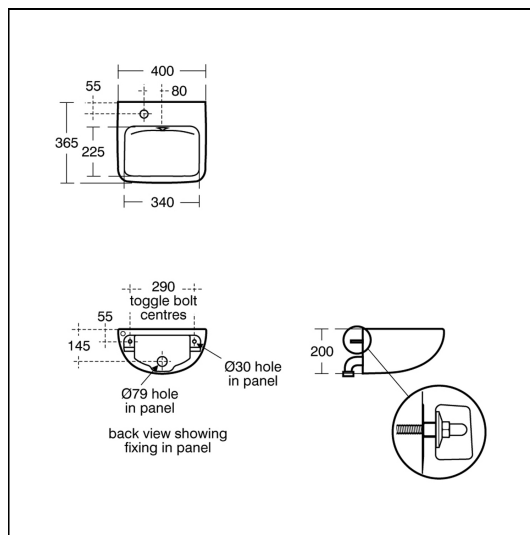

Contour 21+ 40cm Back Outlet Washbasin, Left Hand Taphole

ILLUSTRATED

- S0433** (LB G S) Contour 21+ 40cm back outlet washbasin, one left hand taphole and anti-microbial glaze
- A6791** Markwik 21+ deck mounted basin mixer fixing kit for use with 1 taphole Contour 21+ back outlet washbasins
- A6696** (TP6) Markwik 21+ 1 hole thermostatic basin mixer, single sequential lever, demountable with copper tails
- S0387** Contour 21+ waste pack with SmartGuard for tap deck basin
- S0388** Contour 21+ basin fixation set

ILLUSTRATED PRODUCT DETAILS

Sizes

S0433 d:365

Weights

S0433 12.50 KG

A6696 2.50 KG

Materials

S0433 Vitreous China

Flow rates

A6696 7.9 Litres per minute @ 3 bar pressure

Designer

Robin Levien, RDI

FINISH OPTIONS

 (AA) Chrome

 (NU) Unfinished

Standards

Vitreous china to BS3402. Washbasin to BS EN 14688 and BS EN 31

Special Notes

Suggested rim heights; 780-800 for ambulant users, 680-700 for wheelchair users.

FEATURES