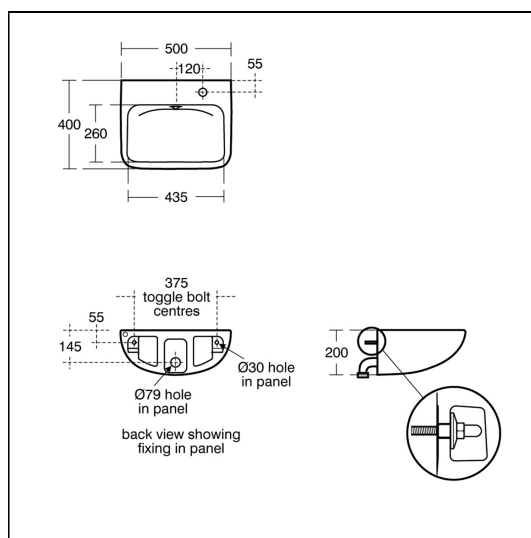

ILLUSTRATED PRODUCT DETAILS

Sizes

S0432 d:400

Weights

S0432 13.00 KG

A6696 2.50 KG

Materials

S0432 Vitreous China

Flow rates

A6696 7.9 Litres per minute @ 3 bar pressure

Designer

Robin Levien, RDI

FINISH OPTIONS

 (AA) Chrome

 (NU) Unfinished

Standards

Vitreous china to BS3402. Washbasin to BS EN 14688 and BS EN 31

Special Notes

Suggested rim heights; 780-800 for ambulant users, 680-700 for wheelchair users.

FEATURES