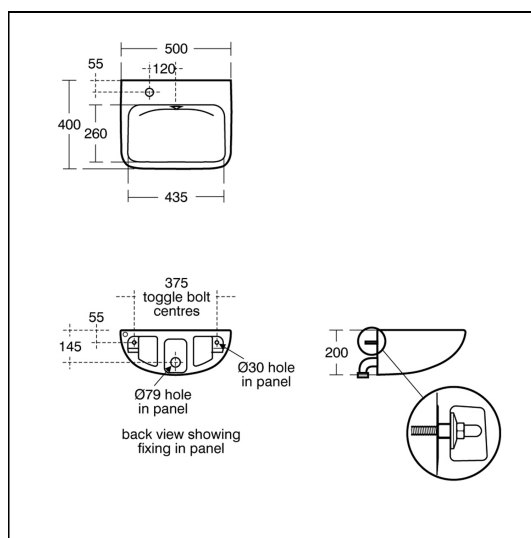

ILLUSTRATED PRODUCT DETAILS

Sizes

S0431 d:400

Weights

S0431 13.00 KG

A6696 2.50 KG

Materials

S0431 Vitreous China

Flow rates

A6696 7.9 Litres per minute @ 3 bar pressure

Designer

Robin Levien, RDI

FINISH OPTIONS

 (AA) Chrome

 (NU) Unfinished

Standards

Vitreous china to BS3402. Washbasin to BS EN 14688 and BS EN 31

Special Notes

Suggested rim heights; 780-800 for ambulant users, 680-700 for wheelchair users.

Washbasin panel mounted using the S0388 fixation set.