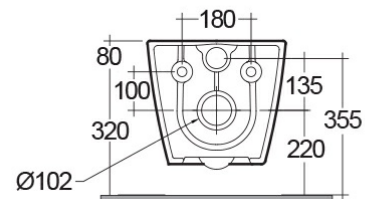

Technical specifications

Dimensions: 520 x 360 mm

Weight: 23 Kg

Color: Alpine White

Trap type: P trap

Trapway type: Concealed

Seat cover options: Urea

Bowl shape: Oval

Soft close: yes

Dual flush: yes

Suites: [RAK-RESORT](#)

Dimensions: All measurements are in millimeters and are subject to normal manufacturing variations.
 Note: Due to a continuing development programme to improve design and performance, the manufacturer reserves all rights to vary specifications without prior information.
 Please note accessories are for photographic use only.