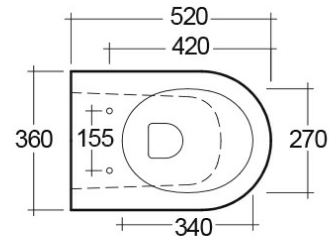

### Technical specifications

Dimensions: 520 x 360 mm

Weight: 23 Kg

Color: Alpine White

Trap type: P trap

Trapway type: Concealed

Seat cover options: Urea

Bowl shape: Round

Soft close: yes

Quick remove seat cover: yes

Dual flush: yes

Suites: [RAK-RESORT](#)

Dimensions: All measurements are in millimeters and are subject to normal manufacturing variations.  
Note: Due to a continuing development programme to improve design and performance, the manufacturer reserves all rights to vary specifications without prior information.  
Please note accessories are for photographic use only.