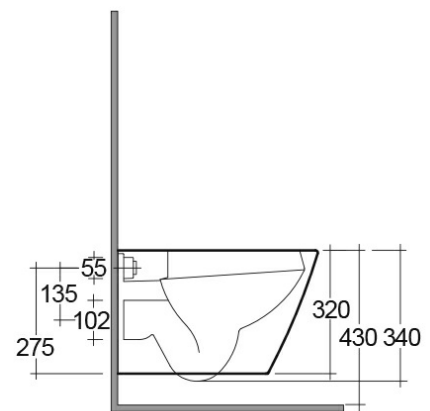

### Technical specifications

Dimensions: 520 x 360 mm

Weight: 23 Kg

Color: Alpine White

Trap type: P trap

Trapway type: Concealed

Seat cover options: Urea

Bowl shape: Round

Soft close: yes

Quick remove seat cover: yes

Dual flush: yes

Suites: [RAK-RESORT](#)

Dimensions: All measurements are in millimeters and are subject to normal manufacturing variations.  
Note: Due to a continuing development programme to improve design and performance, the manufacturer reserves all rights to vary specifications without prior information.  
Please note accessories are for photographic use only.