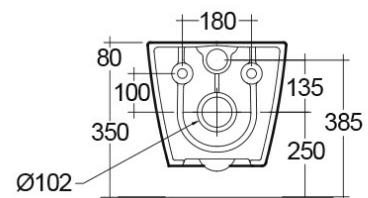

### Technical specifications

Dimensions: 520 x 360 mm

Weight: 23 Kg

Color: Alpine White

Trap type: P trap

Trapway type: Concealed

Seat cover options: Urea

Bowl shape: Round

Soft close: yes

Quick remove seat cover: yes

Dual flush: yes

Suites: [RAK-RESORT](#)

Dimensions: All measurements are in millimeters and are subject to normal manufacturing variations.  
Note: Due to a continuing development programme to improve design and performance, the manufacturer reserves all rights to vary specifications without prior information.  
Please note accessories are for photographic use only.