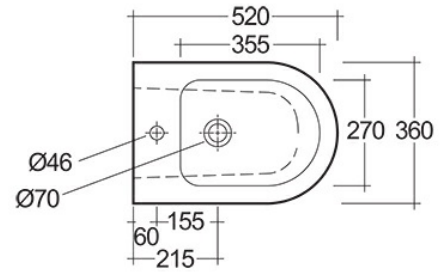

### Technical specifications

Dimensions: 360 x 520 mm

Weight: 21 Kg

Color: Alpine White

Parts: RST08AWHA - RESORT BIDET WALL HUNG 52CM

Suites: [RAK-RESORT](#)

Code	Name
RST08AWHA	RESORT BIDET WALL HUNG 52CM

Dimensions: All dimensions in mm tolerance  $\pm 5\%$  for below 200mm and  $\pm 3\%$  for above 200mm.

Note: Due to a continuing development programme to improve design and performance, the manufacturer reserves all rights to vary specifications without prior information.