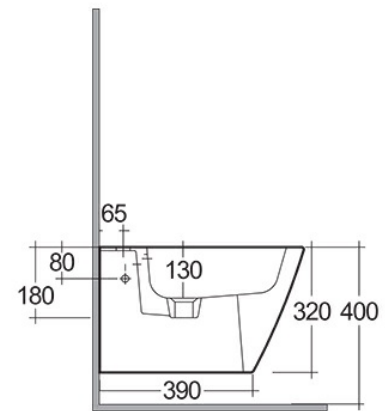

### Technical specifications

Dimensions: 360 x 520 mm

Weight: 21 Kg

Color: Alpine White

Parts: RST08AWHA - RESORT BIDET WALL HUNG 52CM

Suites: [RAK-RESORT](#)

Code	Name
RST08AWHA	RESORT BIDET WALL HUNG 52CM

Dimensions: All dimensions in mm tolerance  $\pm 5\%$  for below 200mm and  $\pm 3\%$  for above 200mm.

Note: Due to a continuing development programme to improve design and performance, the manufacturer reserves all rights to vary specifications without prior information.