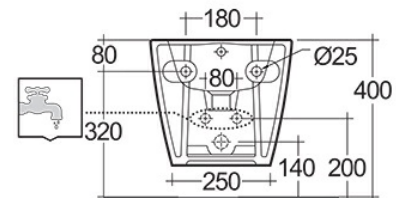

### Technical specifications

Dimensions: 360 x 520 mm

Weight: 21 Kg

Color: Alpine White

Parts: RST08AWHA - RESORT BIDET WALL HUNG 52CM

Suites: [RAK-RESORT](#)

Code	Name
RST08AWHA	RESORT BIDET WALL HUNG 52CM

Dimensions: All dimensions in mm tolerance  $\pm 5\%$  for below 200mm and  $\pm 3\%$  for above 200mm.

Note: Due to a continuing development programme to improve design and performance, the manufacturer reserves all rights to vary specifications without prior information.