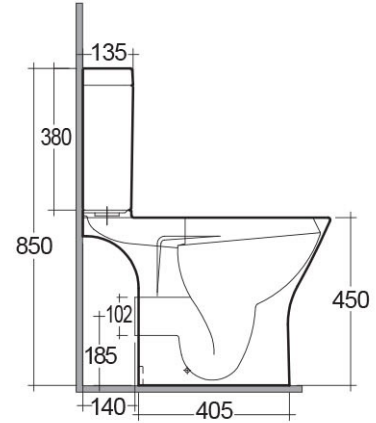

RAK-RESORT-COMFORT HEIGHT 45CM

Close Coupled | Water Closet

RAK
CERAMICS

Technical specifications

Dimensions:	665 x 360 mm
Weight:	40 Kg
Color:	Alpine White
Trap type:	P Trap
Trapway type:	Concealed
Seat cover options:	Urea
Bowl shape:	Oval
Soft close:	yes
Quick remove seat cover:	yes
Dual flush:	yes
Suites:	RAK-RESORT

Code	Name
RST11AWHA	RESORT WATER CLOSET RIMLESS COMFORT HEIGHT 45CM CLOSE COUPLED BACK OPEN P-TRAP 65CM
RST10AWHA	RESORT WATER CLOSET TANK

Dimensions: All measurements are in millimeters and are subject to normal manufacturing variations.
Note: Due to a continuing development programme to improve design and performance, the manufacturer reserves all rights to vary specifications without prior information.
Please note accessories are for photographic use only.