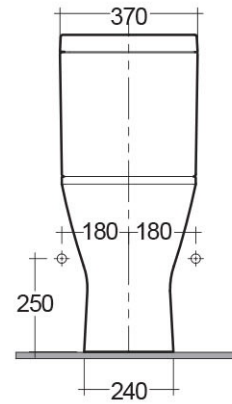

RAK-RESORT-COMFORT HEIGHT 45CM

Close Coupled | Water Closet

RAK
CERAMICS

Technical specifications

Dimensions:	665 x 360 mm
Weight:	40 Kg
Color:	Alpine White
Trap type:	P Trap
Trapway type:	Concealed
Seat cover options:	Urea
Bowl shape:	Oval
Soft close:	yes
Quick remove seat cover:	yes
Dual flush:	yes
Suites:	RAK-RESORT

Code	Name
RST11AWHA	RESORT WATER CLOSET RIMLESS COMFORT HEIGHT 45CM CLOSE COUPLED BACK OPEN P-TRAP 65CM
RST10AWHA	RESORT WATER CLOSET TANK

Dimensions: All measurements are in millimeters and are subject to normal manufacturing variations.
Note: Due to a continuing development programme to improve design and performance, the manufacturer reserves all rights to vary specifications without prior information.
Please note accessories are for photographic use only.