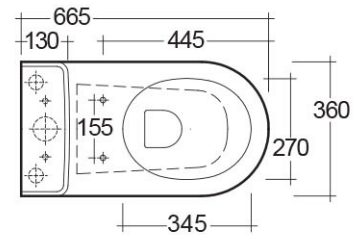

RAK-RESORT-COMFORT HEIGHT 45CM

Close Coupled | Water Closet

RAK
CERAMICS

Technical specifications

Dimensions:	665 x 360 mm
Weight:	40 Kg
Color:	Alpine White
Trap type:	P Trap
Trapway type:	Concealed
Seat cover options:	Urea
Bowl shape:	Oval
Soft close:	yes
Quick remove seat cover:	yes
Dual flush:	yes
Suites:	RAK-RESORT

Code	Name
RST11AWHA	RESORT WATER CLOSET RIMLESS COMFORT HEIGHT 45CM CLOSE COUPLED BACK OPEN P-TRAP 65CM
RST10AWHA	RESORT WATER CLOSET TANK

Dimensions: All measurements are in millimeters and are subject to normal manufacturing variations.
Note: Due to a continuing development programme to improve design and performance, the manufacturer reserves all rights to vary specifications without prior information.
Please note accessories are for photographic use only.