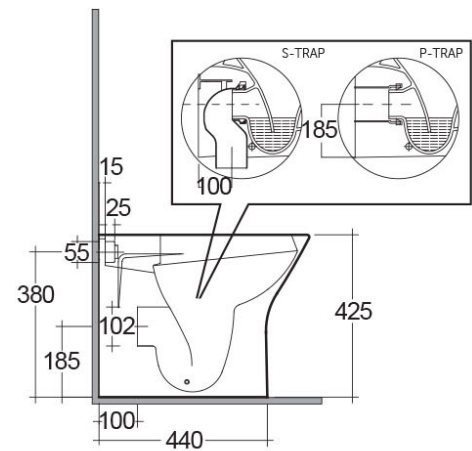

RAK-RESORT-COMFORT HEIGHT 42.5CM

Back to Wall | Water Closet

RAK
CERAMICS

Technical specifications

Dimensions: 550 x 360 mm

Weight: 26 Kg

Color: Alpine White

Trap type: P Trap & S Trap

Trapway type: Concealed

Seat cover options: Urea

Bowl shape: Oval

Soft close: yes

Dual flush: yes

Suites: [RAK-RESORT](#)

Code	Name
------	------

RST20AWHA	RESORT WATER CLOSET RIMLESS SPECIAL HEIGHT 42.5CM BACK TO WALL P S-TRAP 55CM
-----------	--

Dimensions: All measurements are in millimeters and are subject to normal manufacturing variations.
Note: Due to a continuing development programme to improve design and performance, the manufacturer reserves all rights to vary specifications without prior information.
Please note accessories are for photographic use only.