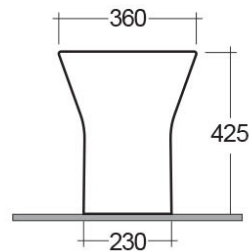

RAK-RESORT-COMFORT HEIGHT 42.5CM

Back to Wall | Water Closet

RAK
CERAMICS

Technical specifications

Dimensions: 550 x 360 mm

Weight: 26 Kg

Color: Alpine White

Trap type: P Trap & S Trap

Trapway type: Concealed

Seat cover options: Urea

Bowl shape: Oval

Soft close: yes

Dual flush: yes

Suites: [RAK-RESORT](#)

Code	Name
------	------

RST20AWHA	RESORT WATER CLOSET RIMLESS SPECIAL HEIGHT 42.5CM BACK TO WALL P S-TRAP 55CM
-----------	--

Dimensions: All measurements are in millimeters and are subject to normal manufacturing variations.
Note: Due to a continuing development programme to improve design and performance, the manufacturer reserves all rights to vary specifications without prior information.
Please note accessories are for photographic use only.