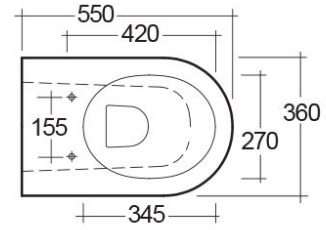

RAK-RESORT-COMFORT HEIGHT 42.5CM

Back to Wall | Water Closet

RAK
CERAMICS

Technical specifications

Dimensions: 550 x 360 mm

Weight: 26 Kg

Color: Alpine White

Trap type: P Trap & S Trap

Trapway type: Concealed

Seat cover options: Urea

Bowl shape: Oval

Soft close: yes

Dual flush: yes

Suites: [RAK-RESORT](#)

Code	Name
------	------

RST20AWHA	RESORT WATER CLOSET RIMLESS SPECIAL HEIGHT 42.5CM BACK TO WALL P S-TRAP 55CM
-----------	--

Dimensions: All measurements are in millimeters and are subject to normal manufacturing variations.
Note: Due to a continuing development programme to improve design and performance, the manufacturer reserves all rights to vary specifications without prior information.
Please note accessories are for photographic use only.