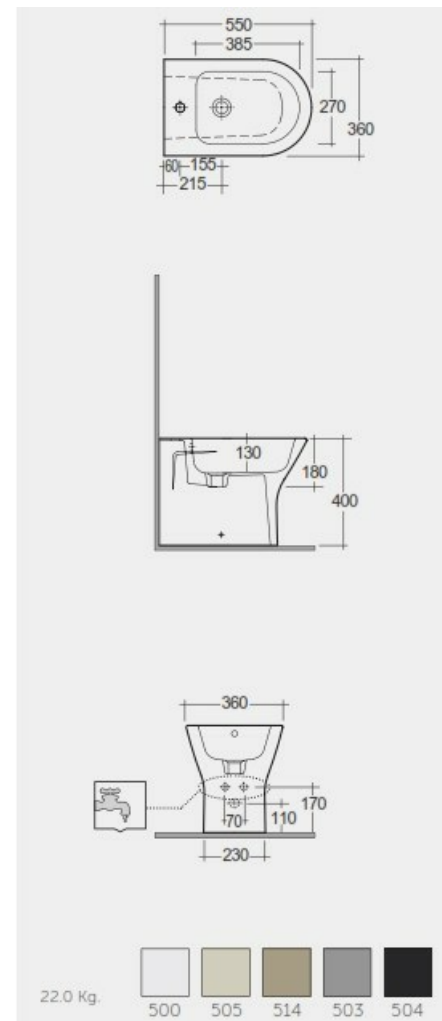

## Technical specifications

Dimensions: 550 x 360 mm

Weight: 22 Kg

Color: MATT GREY - 503

Parts: RST14503A - RAK-FEELING RIMLESS BACK TO WALL BIDET 55 CM MATT GREY

Suites: [RAK-FEELING WC'S & BIDETS](#)

## Code Name

RST14503A RAK-FEELING RIMLESS BACK TO WALL BIDET 55 CM MATT GREY

Dimensions: All dimensions in mm tolerance  $\pm 5\%$  for below 200mm and  $\pm 3\%$  for above 200mm.

Note: Due to a continuing development programme to improve design and performance, the manufacturer reserves all rights to vary specifications without prior information.