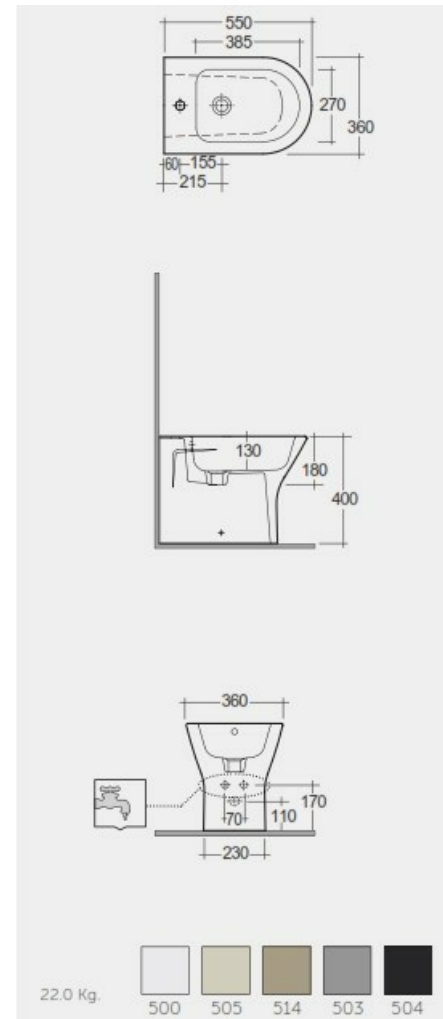

## Technical specifications

Dimensions: 550 x 360 mm

Weight: 22 Kg

Color: MATT WHITE - 500

Parts: RST14500A - RAK-FEELING RIMLESS BACK TO WALL BIDET 55 CM MATT WHITE

Suites: [RAK-FEELING WC'S & BIDETS](#)

## Code Name

RST14500A RAK-FEELING RIMLESS BACK TO WALL BIDET 55 CM MATT WHITE

Dimensions: All dimensions in mm tolerance  $\pm 5\%$  for below 200mm and  $\pm 3\%$  for above 200mm.  
Note: Due to a continuing development programme to improve design and performance, the manufacturer reserves all rights to vary specifications without prior information.  
Please note accessories are for photographic use only.