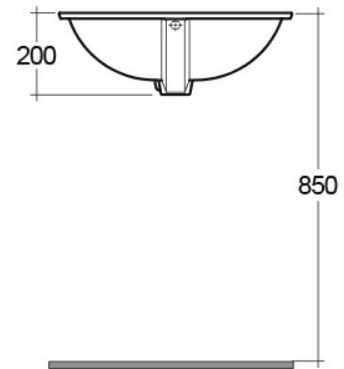

RAK-ROSA

Wash basin | Under Counter

RAK
CERAMICS

Technical specifications

Dimensions: 570 x 420 mm

Weight: 8 Kg

Color: Alpine White

Shape of basin: Oval

Overflow hole: yes

Code	Name
OC04AWHA	ROSA WASH BASIN 57CM

Dimensions: All dimensions in mm tolerance $\pm 5\%$ for below 200mm and $\pm 3\%$ for above 200mm.

Note: Due to a continuing development programme to improve design and performance, the manufacturer reserves all rights to vary specifications without prior information.