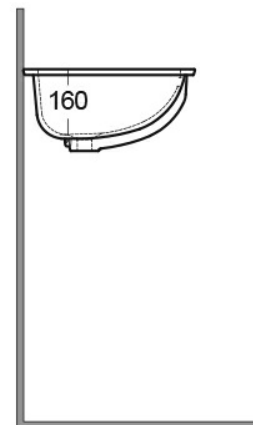

RAK-ROSA

Wash basin | Under Counter

RAK
CERAMICS

Technical specifications

Dimensions: 570 x 420 mm

Weight: 8 Kg

Color: Alpine White

Shape of basin: Oval

Overflow hole: yes

Code	Name
OC04AWHA	ROSA WASH BASIN 57CM

Dimensions: All dimensions in mm tolerance $\pm 5\%$ for below 200mm and $\pm 3\%$ for above 200mm.

Note: Due to a continuing development programme to improve design and performance, the manufacturer reserves all rights to vary specifications without prior information.