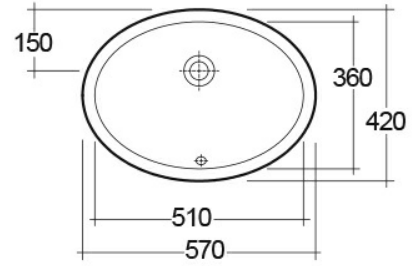

RAK-ROSA

Wash basin | Under Counter

RAK
CERAMICS

Technical specifications

Dimensions: 570 x 420 mm

Weight: 8 Kg

Color: Alpine White

Shape of basin: Oval

Overflow hole: yes

Code	Name
OC04AWHA	ROSA WASH BASIN 57CM

Dimensions: All dimensions in mm tolerance $\pm 5\%$ for below 200mm and $\pm 3\%$ for above 200mm.

Note: Due to a continuing development programme to improve design and performance, the manufacturer reserves all rights to vary specifications without prior information.