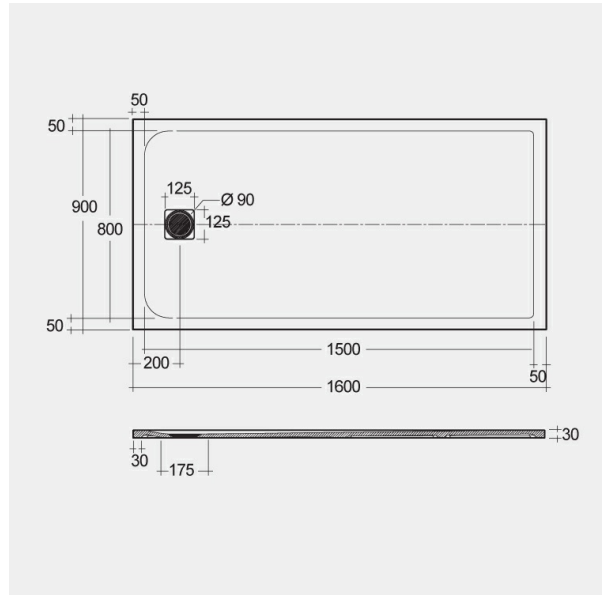

RAK-FEELING - RFST090160S514

Shower Tray

RAK
CERAMICS

Technical specifications

Dimensions: 900 x 1600 mm

Color: Cappuccino

Suites: [RAK-FEELING SHOWERTRAYS](#)

Code	Name
RFST090160S514	RAK - FEELING 90 X 160 CM

Dimensions: All dimensions in mm tolerance $\pm 5\%$ for below 200mm and $\pm 3\%$ for above 200mm.

Note: Due to a continuing development programme to improve design and performance, the manufacturer reserves all rights to vary specifications without prior information.