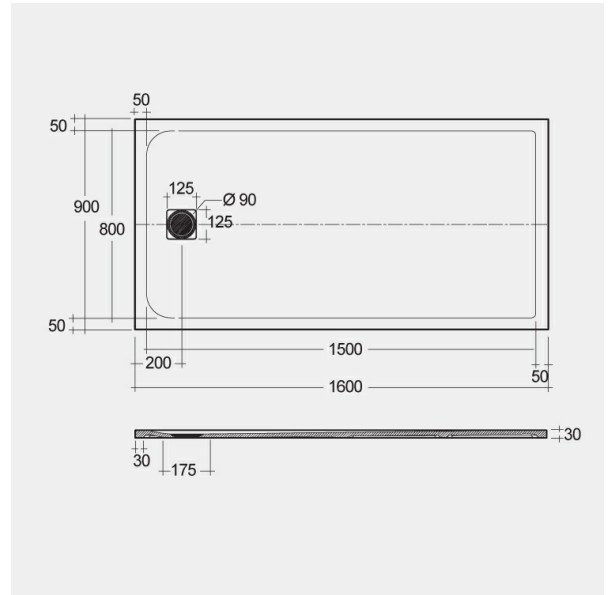

RAK-FEELING - RFST090160S505

Shower Tray

RAK
CERAMICS

Technical specifications

Dimensions: 900 x 1600 mm

Color: Greige

Suites: [RAK-FEELING SHOWERTRAYS](#)

Code	Name
RFST090160S505	RAK - FEELING 90 X 160 CM

Dimensions: All dimensions in mm tolerance $\pm 5\%$ for below 200mm and $\pm 3\%$ for above 200mm.

Note: Due to a continuing development programme to improve design and performance, the manufacturer reserves all rights to vary specifications without prior information.